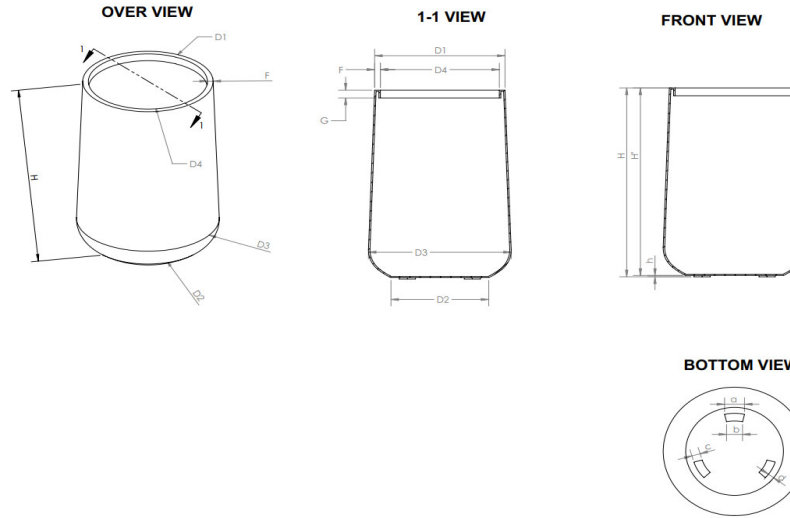

# 69015 HAYDEN ROUND SERIES

*Due to the handmade nature of our products, weights and dimensions may vary*

CODE	BREIF CODE	EXTERIA DIMENSION						INTERIA DIMENSION						FEET DIMENSION					PRODUCT VOLUME (m <sup>3</sup> )	PRODUCT VOLUME (gal)	PRODUCT WEIGHT (kg)	PRODUCT WEIGHT (lbs)	MAXIMUM LOAD (kg)	MAXIMUM LOAD (lbs)
		L	W	H	D1 (TOP DIAMETER)	D3(BODY DIAMETER)	D2 (BOTTOM DIAMTER)	D4 (INNER DIAMETER)	H	H'	h	F	G	α	a	b	c	d						
69015.10	015.10	9	9	15	8	9	6	6.8	15	14.8	0.20	0.59	0.59	90	1.5	1.05	0.75	0.51	0.010	2.6	2.6	5.7	10.0	22.0
69015.12	015.12	13	13	20	12	13	9	10.8	20	19.8	0.20	0.59	0.79	90	2.25	1.575	1.125	0.81	0.030	7.9	3.5	7.7	30.0	66.0
69015.15	015.15	17	17	23	15	17	11.25	13.4	23	22.8	0.20	0.79	0.98	90	2.8125	1.9688	1.4063	1.01	0.060	15.9	5.3	11.6	60.0	132.0
69015.18	015.18	20	20	29	18	20	13.5	16.4	29	28.8	0.20	0.79	1.18	90	3.375	2.3625	1.6875	1.23	0.120	31.7	7.6	16.8	120.0	264.0