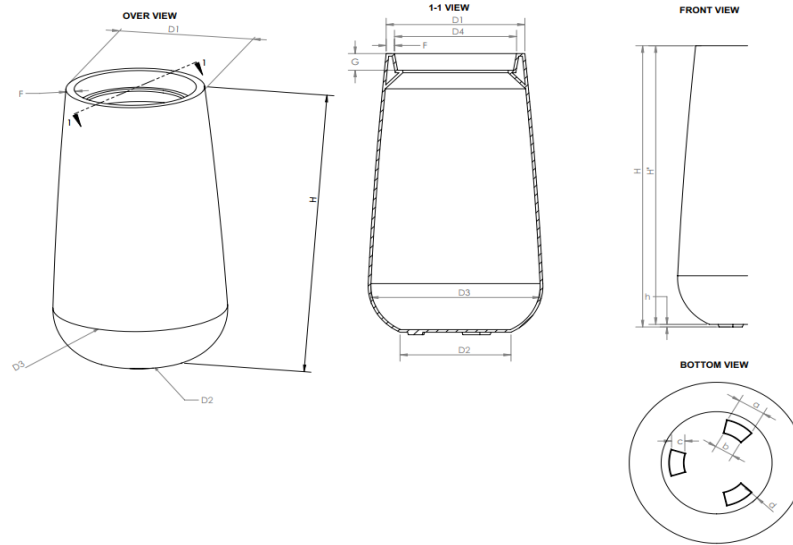

69020 SAIGON ROUND SERIES

Due to the handmade nature of our products, weights and dimensions may vary

CODE	BREIF CODE	EXTERIA DIMENSION						INTERIA DIMENSION						FEET DIMENSION					PRODUCT VOLUME (m ³)	PRODUCT VOLUME (gal)	PRODUCT WEIGHT (kg)	PRODUCT WEIGHT (lbs)	MAXIMUM LOAD (kg)	MAXIMUM LOAD (lbs)
		L	W	H	D1 (TOP DIAMETER)	D3(BODY DIAMETER)	D2 (BOTTOM DIAMTER)	D4 (INNER DIAMETER)	H	H'	h	F	G	α	a	b	c	d						
69020.14	020.14	14	17	30	14	17	11	11.70	30	29.8	0.20	0.98	2.17	135	2.734	1.929	1.377	0.82	0.030	7.9	8.3	18.2	30.0	66.0
69020.16	020.16	16	21	36	16	21	13	14.2	36	35.8	0.20	1.10	2.44	135	2.734	2.086	1.377	0.82	0.080	21.1	11.1	24.5	80.0	176.0
69020.19	020.19	19	24	42	19	24	15	16.3	42	41.8	0.20	1.42	2.56	135	2.734	2.204	1.377	0.82	0.150	39.6	14.7	32.4	150.0	330.0