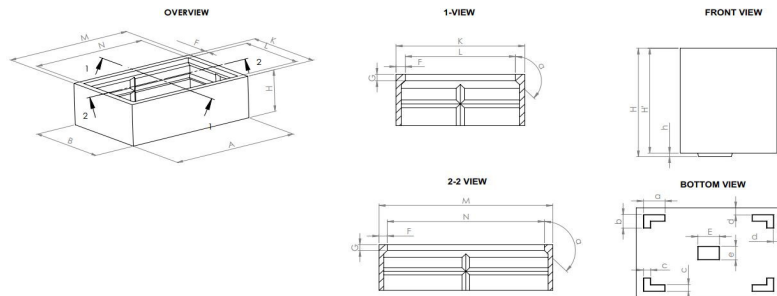

69025 - CUBA RECTANGULAR SERIES

Due to the handmade nature of our products, weights and dimensions may vary

CODE	BREIF CODE	EXTERIOR DIMENSION											INTERIOR DIMENSION					PRODUCT VOLUME (m ³)	PRODUCT VOLUME (gal)	Products weight (kg)	Products weight (lbs)	MAXIMUM LOAD (kg)	MAXIMUM LOAD (lbs)						
		OVERAL DIMENSION			LENGTH			WIDTH		HEIGHT			FEET DIMENSION																
		L	W	H	TOP (M)	MIDDLE	BOTTOM (A)	TOP(K)	BOTTOM (B)	OVERALL (H)	BODY HEIGHT (H')	FEET (h)	F	G	N	L	a							a	b	c	d	E	e
69025.C	025.C	14	14	12	14	14	14	14	14	12	11.6	0.4	1.3	0.9	11.4	11.4	135'	2.1	1.8	0.9	0.9	2.1	1.8	0.034	9.1	4.2	9.2	34	76
69025.36	025.36	36	14	12	36	36	36	14	14	12	11.6	0.4	1.3	0.9	33.4	11.4	135'	5.4	2.1	1.05	1.05	5.4	2.1	0.088	23.3	9.1	20.0	88	194
69025.48	025.48	48	14	12	48	48	48	14	14	12	11.6	0.4	1.3	0.9	45.4	11.4	135'	7.2	2.1	1.05	1.05	7.2	2.1	0.118	31.1	14.6	32.2	118	259
69025.60	025.60	60	14	12	60	60	60	14	14	12	11.6	0.4	1.3	0.9	57.4	11.4	135'	9	2.1	1.05	1.05	9	2.1	0.147	38.9	15.2	33.4	147	324
69025.65	025.65	65	14	12	65	65	65	14	14	12	11.6	0.4	1.3	0.9	62.4	11.4	135'	9.75	2.1	1.05	1.05	9.75	2.1	0.160	42.2	16.0	35.2	160	351
69025.72	025.72	72	14	12	72	72	72	14	14	12	11.6	0.4	1.3	0.9	69.4	11.4	135'	10.8	2.1	1.05	1.05	10.8	2.1	0.177	46.7	16.7	36.7	177	389