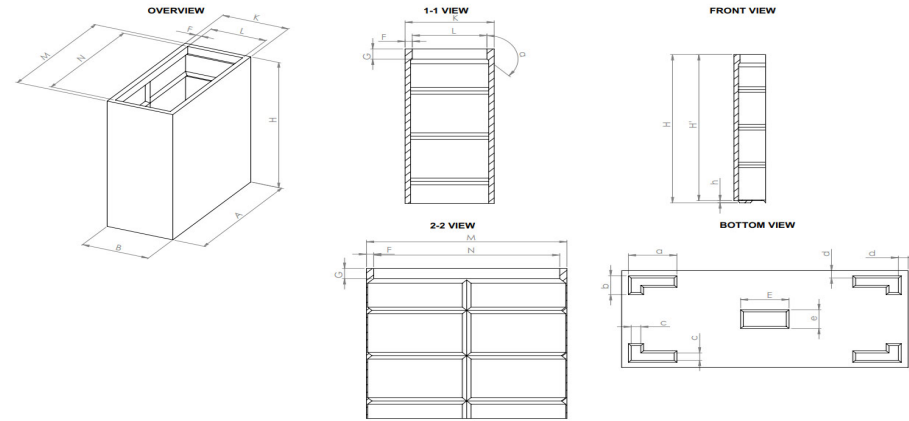

69050 - PERTH RECTANGULAR SERIES

Due to the handmade nature of our products, weights and dimensions may vary

CODE	BREIF CODE	EXTERIOR DIMENSION											INTERIOR DIMENSION					FEET DIMENSION						PRODUCT VOLUME (m ³)	PRODUCT VOLUME (gal)	Products weight (kg)	Products weight (lbs)	MAXIMUM LOAD (kg)	MAXIMUM LOAD (lbs)
		OVERAL DIMENSION			LENGTH			WIDTH		HEIGHT			F	G	N	L	alpha	a	b	c	d	E	e						
		L	W	H	TOP (M)	MIDDLE	BOTTOM (A)	TOP(K)	BOTTOM (B)	OVERALL (H)	BODY HEIGHT (H')	FEET (h)																	
69050.C	050.C	16	16	42	16	16	16	16	16	42	41.4	0.6	1.3	2.4	13.4	13.4	135°	2.4	2.4	1.2	1.2	2.4	2.4	0.164	43.2	14.8	32.5	130.9	288.0
69050.24	050.24	24	16	42	24	24	24	16	16	42	41.4	0.6	1.3	2.4	21.4	13.4	135°	3.6	2.4	1.2	1.2	3.6	2.4	0.245	64.8	19.1	42.1	196.3	431.9
69050.36	050.36	36	16	42	36	36	36	16	16	42	41.4	0.6	1.3	2.4	33.4	13.4	135°	5.4	2.4	1.2	1.2	5.4	2.4	0.368	97.2	25.0	55.0	294.5	647.9
69050.48	050.48	48	16	42	48	48	48	16	16	42	41.4	0.6	1.3	2.4	45.4	13.4	135°	7.2	2.4	1.2	1.2	7.2	2.4	0.491	129.7	31.5	69.4	392.7	863.9
69050.60	050.60	60	16	42	60	60	60	16	16	42	41.4	0.6	1.3	2.4	57.4	13.4	135°	9	2.4	1.2	1.2	9	2.4	0.614	162.1	37.7	82.9	490.8	1079.8
69050.72	050.72	72	16	42	72	72	72	16	16	42	41.4	0.6	1.3	2.4	69.4	13.4	135°	10.8	2.4	1.2	1.2	10.8	2.4	0.736	194.5	46.7	102.7	589.0	1295.8