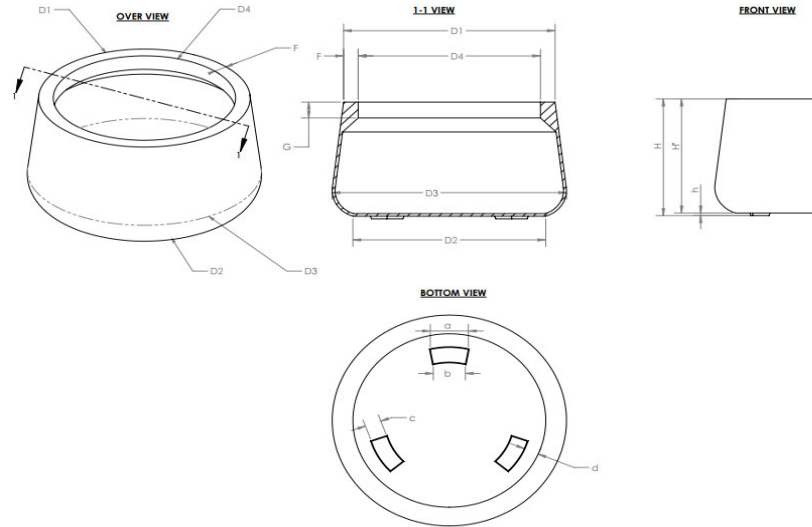

69117 SHORT HAYDEN ROUND SERIES

Due to the handmade nature of our products, weights and dimensions may vary

CODE	BREIF CODE	EXERIA DIMENSION						INTERIA DIMENSION						FEET DIMENSION					PRODUCT VOLUME (m ³)	PRODUCT VOLUME (gal)	PRODUCT WEIGHT (kg)	PRODUCT WEIGHT (lbs)	MAXIMUM LOAD (kg)	MAXIMUM LOAD (lbs)
		L	W	H	D1 (TOP DIAMETER)	D3(BODY DIAMETER)	D2 (BOTTOM DIAMTER)	D4 (INNER DIAMETER)	H	H'	h	F	G	α	a	b	c	d						
69117.12	117.12	12	12	7	12	12	9	10.03	7	6.8	0.20	0.98	1.18	135	1.2	1.02	0.7	0.70	0.010	2.6	2.6	5.7	10.0	22.0
69117.16	117.16	16	16	8	16	16	12	14.0	8	7.8	0.20	0.98	1.18	135	2.55	2.16	1.1	1.10	0.020	5.3	3.5	7.7	20.0	44.0
69117.20	117.20	20	20	10	20	20	15	18.0	10	9.8	0.20	0.98	1.38	135	2.95	2.55	1.37	1.18	0.040	10.6	5.3	11.6	40.0	88.0