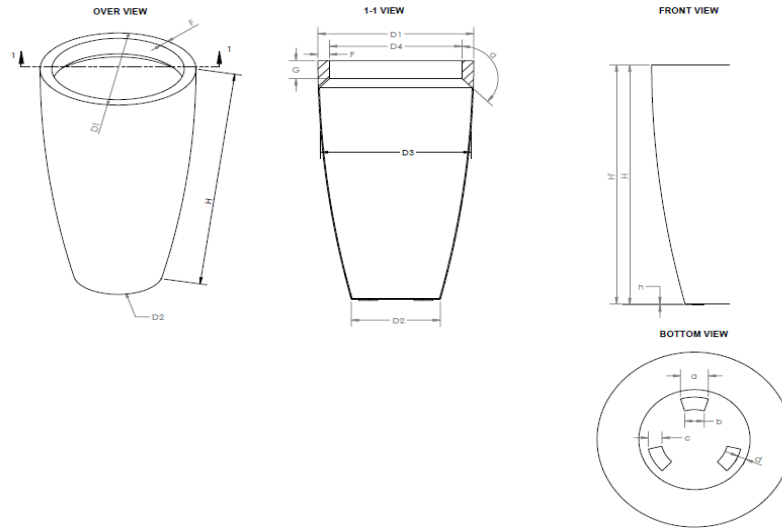

# 69121 LISBON ROUND SERIES

*Due to the handmade nature of our products, weights and dimensions may vary*

CODE	BREIF CODE	EXERIA DIMENSION					INTERIA DIMENSION					FEET DIMENSION					PRODUCT VOLUME (m <sup>3</sup> )	PRODUCT VOLUME (gal)	PRODUCT WEIGHT (kg)	PRODUCT WEIGHT (lbs)	MAXIMUM LOAD (kg)	MAXIMUM LOAD (lbs)		
		L	W	H	D1 (TOP DIAMETER)	D3(BODY DIAMETER)	D2 (BOTTOM DIAMTER)	D4 (INNER DIAMETER)	H	H'	h	F	G	α	a	b							c	d
69121.14	121.14	14	14	25	14	14	11.2	11.64	25	24.8	0.20	1.18	1.57	135	2.8	1.96	1.4	0.87	0.050	13.2	5.5	12.1	50.0	110.0
69121.18	121.18	18	18	32	18	18	14.4	15.6	32	31.8	0.20	1.18	1.57	135	3.6	2.52	1.8	1.17	0.110	29.1	9.1	20.1	110.0	242.0
69121.24	121.24	24	24	36	24	24	19.2	20.9	36	35.8	0.20	1.57	1.57	135	4.8	3.36	2.4	1.56	0.220	58.1	14.7	32.3	220.0	484.0