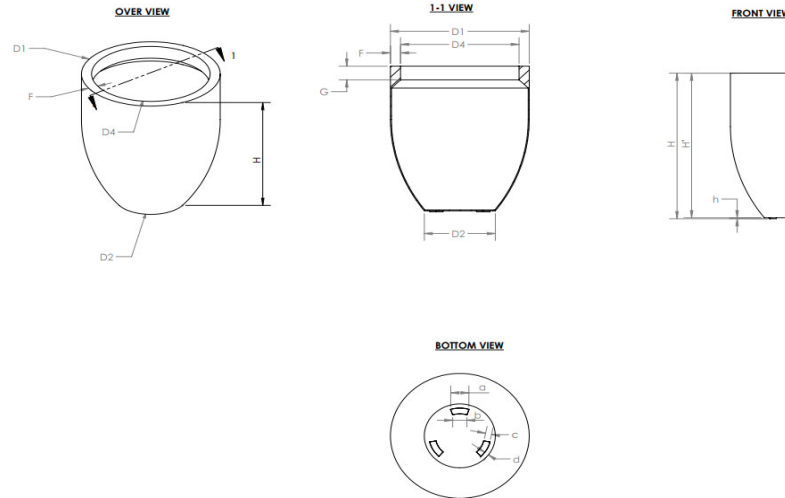

69125 VALENCIA ROUND SERIES

Due to the handmade nature of our products, weights and dimensions may vary

CODE	BREIF CODE	EXERIA DIMENSION						INTERIA DIMENSION						FEET DIMENSION					PRODUCT VOLUME (m ³)	PRODUCT VOLUME (gal)	PRODUCT WEIGHT (kg)	PRODUCT WEIGHT (lbs)	MAXIMUM LOAD (kg)	MAXIMUM LOAD (lbs)
		L	W	H	D1 (TOP DIAMETER)	D3(BODY DIAMETER)	D2 (BOTTOM DIAMTER)	D4 (INNER DIAMETER)	H	H'	h	F	G	α	a	b	c	d						
69125.15	125.15	15	15	18	15	15	7.5	12.64	18	17.8	0.20	1.18	1.97	135	1.57	1.18	0.9	0.60	0.040	10.6	3.9	8.6	40.0	88.0
69125.20	125.2	20	20	23	20	20	10	16.5	23	22.8	0.20	1.77	2.36	135	2.5	2.16	0.9	0.70	0.080	21.1	6.1	13.4	80.0	176.0
69125.27	125.27	27	27	31	27	27	13.5	23.1	31	30.8	0.20	1.97	2.95	135	3.375	3.03	1.33	0.90	0.210	55.5	10.4	22.8	210.0	462.0