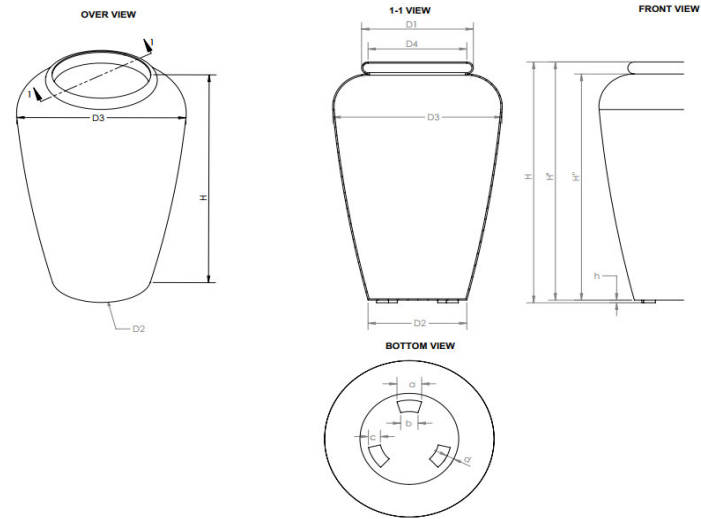

69155 BARA JAR ROUND SERIES

Due to the handmade nature of our products, weights and dimensions may vary

CODE	BREIF CODE	EXTERIA DIMENSION						INTERIA DIMENSION							FEET DIMENSION					PRODUCT VOLUME (m ³)	PRODUCT VOLUME (gal)	PRODUCT WEIGHT (kg)	PRODUCT WEIGHT (lbs)	MAXIMUM LOAD (kg)	MAXIMUM LOAD (lbs)
		L	W	H	D1 (TOP DIAMETER)	D3(BODY DIAMETER)	D2 (BOTTOM DIAMTER)	D4 (INNER DIAMETER)	H	H'	H''	h	F	G	α	a	b	c	d						
69155.20	155.20	20	20	31	11	20	11	11.00	31	30.8	30	0.20	1.14	1.18	135	2.75	2.36	0.98	0.83	0.100	26.4	7.9	17.3	100.0	220.0
69155.24	155.24	24	24	37	14	24	14	14.0	37	36.8	35	0.20	1.28	0.00	135	3.5	2.75	0.98	1.05	0.180	47.6	11.4	25.0	180.0	396.0