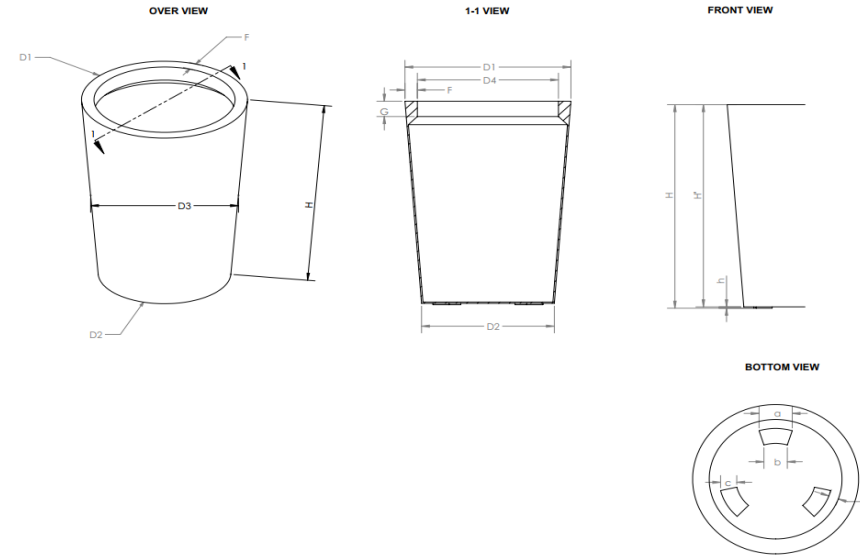

69185 TEGEL ROUND SERIES

Due to the handmade nature of our products, weights and dimensions may vary

CODE	BREIF CODE	EXERIA DIMENSION						INTERIA DIMENSION						FEET DIMENSION					PRODUCT VOLUME (m ³)	PRODUCT VOLUME (gal)	PRODUCT WEIGHT (kg)	PRODUCT WEIGHT (lbs)	MAXIMUM LOAD (kg)	MAXIMUM LOAD (lbs)
		L	W	H	D1 (TOP DIAMETER)	D3(BODY DIAMETER)	D2 (BOTTOM DIAMTER)	D4 (INNER DIAMETER)	H	H'	h	F	G	α	a	b	c	d						
69185.18	185.18	18	18	26	18	18	14.4	15.64	26	25.8	0.20	1.18	1.57	135	3.6	2.52	1.8	1.17	0.070	18.5	7.1	15.6	70.0	154.0
69185.22	185.22	22	22	30	22	22	17.6	19.6	30	29.8	0.20	1.18	1.57	135	4.4	3.08	2.2	1.47	0.130	34.3	10.0	22.1	130.0	286.0