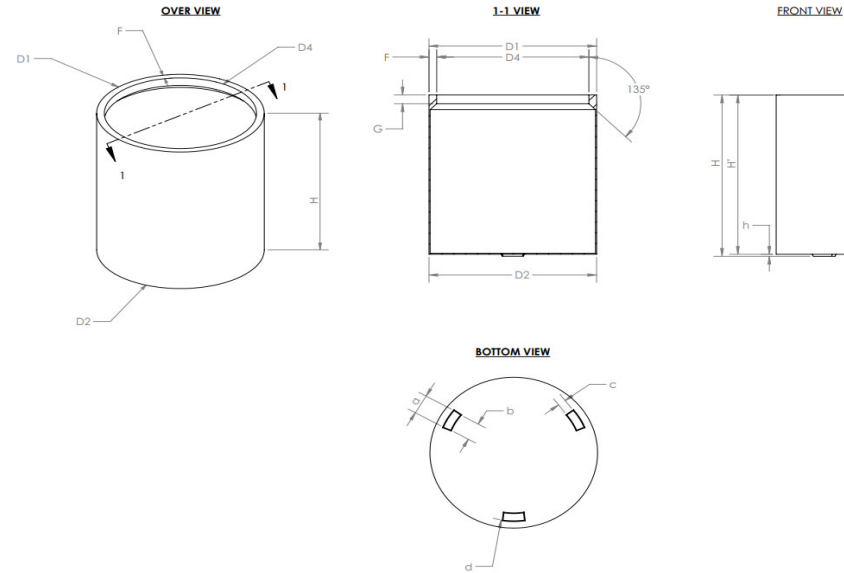

69205 RIO GRANDE ROUND SERIES

Due to the handmade nature of our products, weights and dimensions may vary

CODE	BREIF CODE	EXTERIA DIMENSION					INTERIA DIMENSION					FEET DIMENSION					PRODUCT VOLUME (m ³)	PRODUCT VOLUME (gal)	PRODUCT WEIGHT (kg)	PRODUCT WEIGHT (lbs)	MAXIMUM LOAD (kg)	MAXIMUM LOAD (lbs)		
		L	W	H	D1 (TOP DIAMETER)	D3(BODY DIAMETER)	D2 (BOTTOM DIAMTER)	D4 (INNER DIAMETER)	H	H'	h	F	G	α	a	b							c	d
69205.18	205.18	18	18	20	18	18	18	15.64	20	19.8	0.20	1.18	1.38	135	2.9	2.5	1.22	1.49	0.070	18.5	6.2	13.6	70.0	154.0
69205.22	205.22	22	22	22	22	22	19.2	22	21.8	0.20	1.38	1.57	135	3.54	3.26	1.14	1.57	0.120	31.7	8.6	18.9	120.0	264.0	
69205.30	205.30	30	30	32	30	30	26.9	32	31.8	0.20	1.57	1.57	135	4.13	3.74	1.57	1.57	0.320	84.5	15.9	35.1	320.0	704.0	