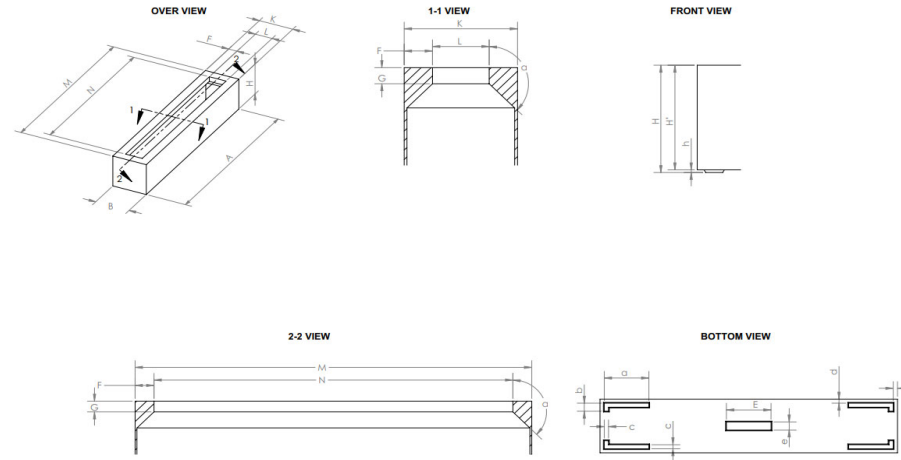

## 69210 - SALON RECTANGULAR SERIES

*Due to the handmade nature of our products, weights and dimensions may vary*

CODE	BREIF CODE	EXTERIOR DIMENSION										INTERIOR DIMENSION					FEET DIMENSION					PRODUCT VOLUME (m <sup>3</sup> )	PRODUCT VOLUME (gal)	Products weight (kg)	Products weight (lbs)	MAXIMUM LOAD (kg)	MAXIMUM LOAD (lbs)		
		OVERAL DIMENSION			LENGTH			WIDTH		HEIGHT			F	G	N	L	α	a	b	c	d							E	e
		L	W	H	TOP (M)	MIDDLE	BOTTOM (A)	TOP(K)	BOTTOM (B)	OVERALL (H)	BODY HEIGHT (H')	FEET (h)																	
69210.36	210.36	36	8	8	36	36	36	8	8	8	7.8	0.2	2	1.2	32	4	90	5.4	1.2	0.6	0.6	5.4	1.2	0.031	8.2	5.6	12.3	31.1	68.5
69210.42	210.42	42	8	8	42	42	42	8	8	8	7.8	0.2	2	1.2	38	4	90	6.3	1.2	0.6	0.6	6.3	1.2	0.036	9.6	7.9	17.4	36.3	79.9
69210.48	210.48	48	8	8	48	48	48	8	8	8	7.8	0.2	2	1.2	44	4	90	7.2	1.2	0.6	0.6	7.2	1.2	0.042	11.0	8.1	17.8	41.5	91.4