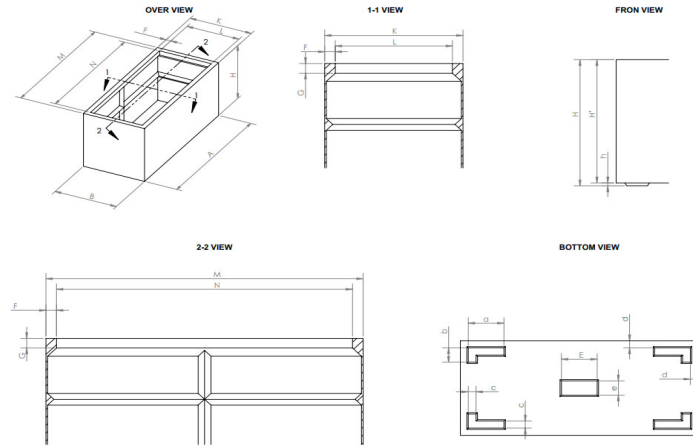

69220 - BADALONA RECTANGULAR

Due to the handmade nature of our products, weights and dimensions may vary

CODE	BREIF CODE	EXTERIOR DIMENSION											INTERIOR DIMENSION					FEET DIMENSION					PRODUCT VOLUME (m ³)	PRODUCT VOLUME (gal)	Products weight (kg)	Products weight (lbs)	MAXIMUM LOAD (kg)	MAXIMUM LOAD (lbs)	
		OVERAL DIMENSION			LENGTH			WIDTH		HEIGHT			F	G	N	L	α	a	b	c	d	E							e
		L	W	H	TOP (M)	MIDDLE	BOTTOM (A)	TOP(K)	BOTTOM (B)	OVERALL (H)	BODY HEIGHT (H')	FEET (h)																	
69220	69220	39	17	17	39	39	39	17	17	17	16.6	0.4	1.3	1.3	36.4	14.4	135°	5.85	2.55	1.275	1.275	5.85	2.55	0.166	43.9	14.0	30.7	133.0	292.6