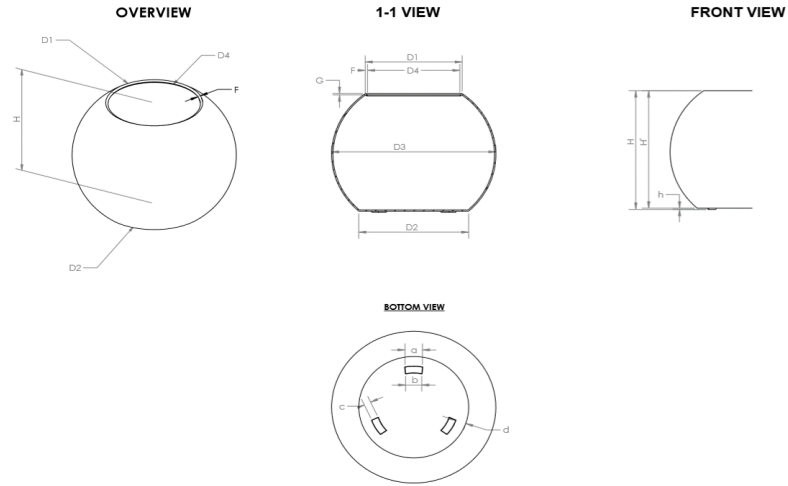

69295 GLOBE SERIES

Due to the handmade nature of our products, weights and dimensions may vary

CODE	BREIF CODE	EXTERIA DIMENSION						INTERIA DIMENSION						FEET DIMENSION					PRODUCT VOLUME (m ³)	PRODUCT VOLUME (gal)	PRODUCT WEIGHT (kg)	PRODUCT WEIGHT (lbs)	MAXIMUM LOAD (kg)	MAXIMUM LOAD (lbs)
		L	W	H	D1 (TOP DIAMETER)	D3(BODY DIAMETER)	D2 (BOTTOM DIAMTER)	D4 (INNER DIAMETER)	H	H'	h	F	G	α	a	b	c	d						
69295.24	295.24	24	24	19	14	24	14	13.40	19	19.8	0.20	0.30	0.00	135	2.55	2.36	1.02	1.57	0.110	29.1	5.6	12.4	110.0	242.0
69295.30	295.30	30	30	25	16	30	18	15.40	24	24.8	0.20	0.30	0.00	135	4.5	3.15	2.25	2.25	0.210	55.5	9.7	14.8	210.0	462.0
69295.36	295.36	36	36	30	18	36	21	17.4	30	29.8	0.20	0.30	0.00	135	2.95	2.55	1.18	1.69	0.360	95.1	13.4	29.4	360.0	792.0