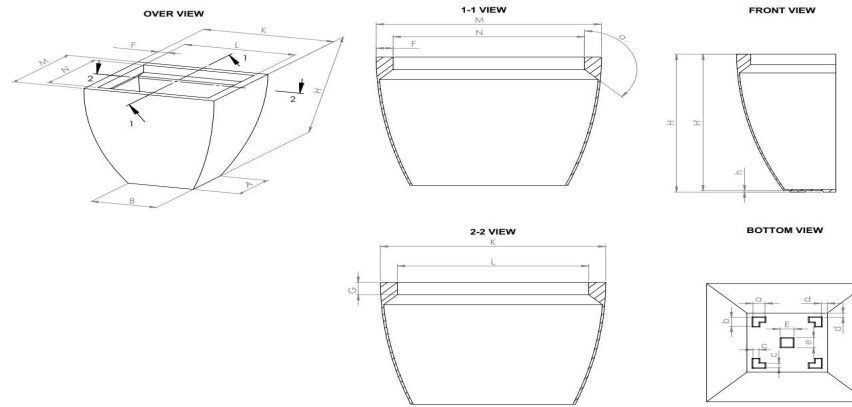

## 69305 - LIMA TAPERED SQUARE SERIES

*Due to the handmade nature of our products, weights and dimensions may vary*

CODE	BREIF CODE	EXTERIOR DIMENSION											INTERIOR DIMENSION					PRODUCT VOLUME (m <sup>3</sup> )	PRODUCT VOLUME (gal)	Products weight (kg)	Products weight (lbs)	MAXIMUM LOAD (kg)	MAXIMUM LOAD (lbs)						
		OVERAL DIMENSION			LENGTH			WIDTH		HEIGHT			FEET DIMENSION																
		L	W	H	TOP (M)	MIDDLE	BOTTOM (A)	TOP(K)	BOTTOM (B)	OVERALL (H)	BODY HEIGHT (H')	FEET (h)	F	G	N	L	α							a	b	c	d	E	e
69305.11	305.11	12	12	12	12	9	6	12	6	12	11.8	0.2	0.9	0.78	10.2	10.2	135°	0.9	0.9	0.45	0.45	0.9	0.9	0.020	5.283	2.9	6.5	20.0	44.0
69305.15	305.15	16	16	16	16	12	8	16	8	16	15.8	0.2	1.2	1.04	13.6	13.6	135°	1.2	1.2	0.6	0.6	1.2	1.2	0.040	10.567	5.2	11.5	40.0	88.0
69305.19	305.19	20	20	20	20	15	10	20	10	20	19.8	0.2	1.5	1.3	17	17	135°	1.5	1.5	0.75	0.75	1.5	1.5	0.080	21.134	7.9	17.4	80.0	176.0
69305.24	305.24	24	24	24	24	18	12	24	12	24	23.8	0.2	1.8	1.56	20.4	20.4	135°	1.8	1.8	0.9	0.9	1.8	1.8	0.140	36.984	11.4	25.0	140.0	308.0
69305.30	305.30	30	30	30	30	22.5	15	30	15	30	29.8	0.2	2.25	1.95	25.5	25.5	135°	2.25	2.25	1.125	1.125	2.25	2.25	0.270	71.326	19.4	42.7	270.0	594.0