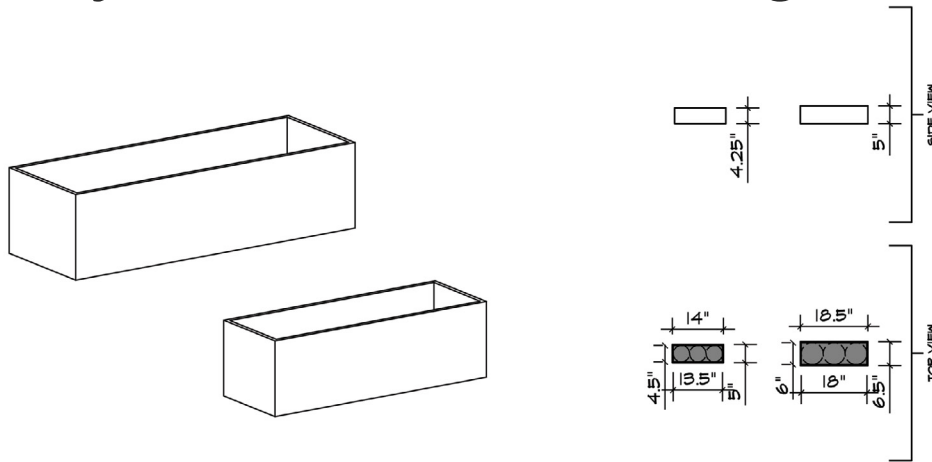

**Style #69310
reade rectangle**

Designs that embody style, form and function.

Style # 69310 reade rectangle

Item:	Exterior dims:	Interior dims:	Lip:
69310.14	14 x 5 x 4.3"	13.5 x 4.5 x 4.3"	.5"
69310.18	18.5 x 6.5 x 5"	18 x 6 x 4.3"	.5"

Please note that the sizes may vary by up to 2% of noted dimensions and weights are approximations.

Tabletop planters Available in 5 Standard Colors:
Matte Black, Matte White, Gloss White, Matte Dark Brown and Metallic Silver.