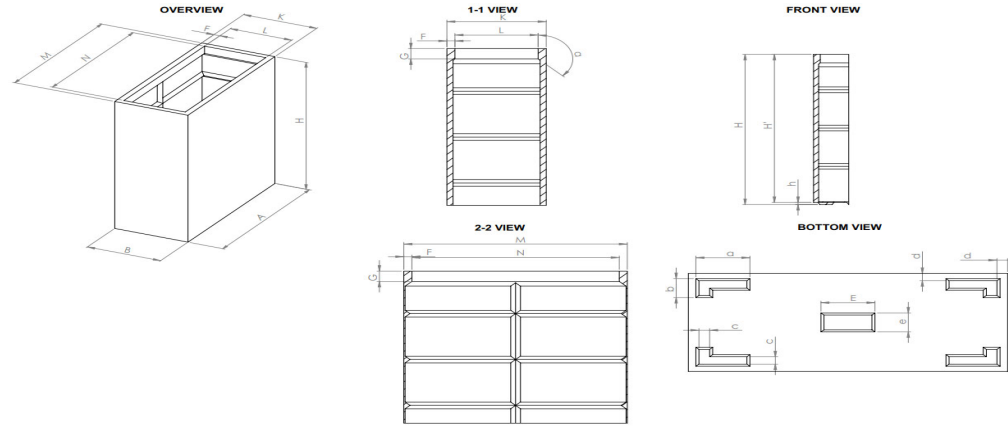

69345 - POTSDAM RECTANGULAR SERIES

Due to the handmade nature of our products, weights and dimensions may vary

CODE	BREIF CODE	EXTERIOR DIMENSION											INTERIOR DIMENSION					FEET DIMENSION						PRODUCT VOLUME (m ³)	PRODUCT VOLUME (gal)	Products weight (kg)	Products weight (lbs)	MAXIMUM LOAD (kg)	MAXIMUM LOAD (lbs)	
		OVERAL DIMENSION			LENGTH			WIDTH		HEIGHT			F	G	N	L	α	a	b	c	d	E	e							
		L	W	H	TOP (M)	MIDDLE	BOTTOM (A)	TOP(K)	BOTTOM (B)	OVERALL (H)	BODY HEIGHT (H')	FEET (h)																		
69345.C	345.C	16	16	32	16	16	16	16	16	16	32	31.4	0.6	1.3	2.4	13.4	13.4	135°	2.4	2.4	1.2	1.2	2.4	2.4	0.122	32	11.8	26.0	122	268
69345.24	345.24	24	16	32	24	24	24	16	16	32	31.4	0.6	1.3	2.4	21.4	13.4	135°	3.6	2.4	1.2	1.2	3.6	2.4	0.182	48	14.8	32.6	182	401	
69345.36	345.36	36	16	32	36	36	36	16	16	32	31.4	0.6	1.3	2.4	33.4	13.4	135°	5.4	2.4	1.2	1.2	5.4	2.4	0.274	72	20.5	45.2	274	602	
69345.48	345.48	48	16	32	48	48	48	16	16	32	31.4	0.6	1.3	2.4	45.4	13.4	135°	7.2	2.4	1.2	1.2	7.2	2.4	0.365	96	26.1	57.5	365	803	
69345.60	345.60	60	16	32	60	60	60	16	16	32	31.4	0.6	1.3	2.4	57.4	13.4	135°	9	2.4	1.2	1.2	9	2.4	0.456	121	31.3	68.8	456	1004	
69345.72	345.72	72	16	32	72	72	72	16	16	32	31.4	0.6	1.3	2.4	69.4	13.4	135°	10.8	2.4	1.2	1.2	10.8	2.4	0.547	145	35.5	78.0	547	1204	