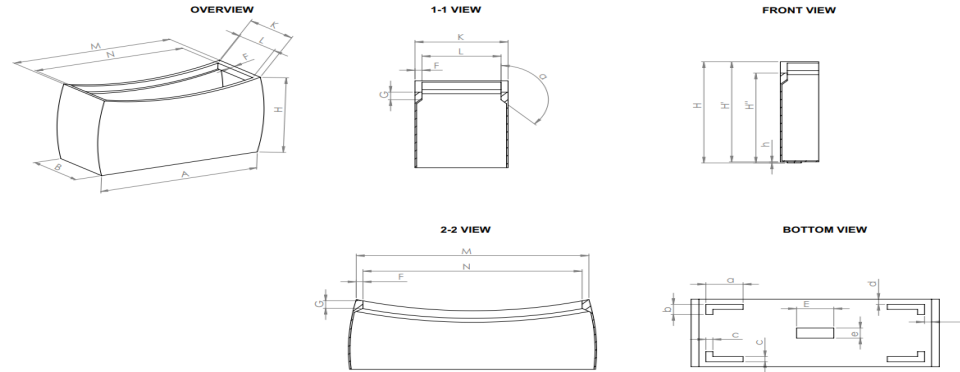

69370 - SEOUL CURVED RECTANGULAR SERIES

Due to the handmade nature of our products, weights and dimensions may vary

CODE	BREIF CODE	EXTERIOR DIMENSION													INTERIA DIMENSION					FEET DIMENSION					PRODUCT VOLUME (m ³)	PRODUCT VOLUME (gal)	Products weight (kg)	Products weight (lbs)	MAXIMUM LOAD (kg)	MAXIMUM LOAD (lbs)
		OVERAL DIMENSION			LENGTH			WIDTH			HEIGHT																			
		L	W	H	TOP (M)	MIDDLE	BOTTOM (A)	TOP(K)	BOTTOM (B)	OVERALL (H)	BODY HEIGHT (H')	H''	FEET (h)	F	G	N	L	α	a	b	c	d	E	e						
69370.32	370.32	32	12	18	30	32	30	12	12	18	17.8	15.8	0.2	0.8	1.6	28.4	10.4	135°	4.5	1.8	0.9	0.9	4.5	1.8	0.09	23.78	9.82	21.60	90	198
69370.36	370.36	36	16	24	34	36	34	16	16	24	23.8	17.6	0.2	0.8	1.6	32.4	14.4	135°	5.1	2.4	1.2	1.2	5.1	2.4	0.15	39.63	15.71	34.56	150	330
69370.48	370.48	48	20	36	42	48	46	20	20	36	35.8	29.2	0.2	0.8	1.6	40.4	18.4	135°	6.9	3	1.5	1.5	6.9	3	0.37	97.74	28.83	63.43	370	814