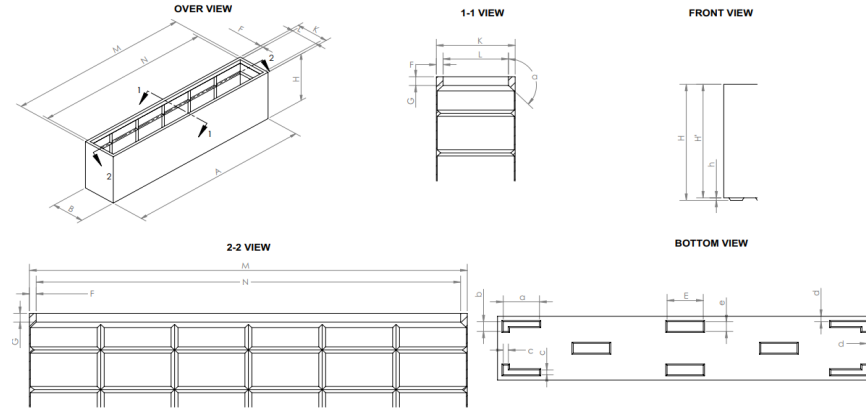

69381 - HUDSON RECTANGULAR

Due to the handmade nature of our products, weights and dimensions may vary

CODE	BREIF CODE	EXTERIA DIMENSION											INTERIA DIMENSION					FEET DIMENSION						PRODUCT VOLUME (m ³)	PRODUCT VOLUME (gal)	Products weight (kg)	Products weight (lbs)	MAXIMUM LOAD (kg)	MAXIMUM LOAD (lbs)			
		OVERAL DIMENSION			LENGTH			WIDTH		HEIGHT			F	G	N	L	α	a	b	c	d	E	e									
		L	W	H	TOP (M)	MIDDLE	BOTTOM (A)	TOP(K)	BOTTOM (B)	OVERALL (H)	BODY HEIGHT (H')	FEET (h)																				
69381.100	381.100	100	18	28	100	100	100	18	18	28	27.4	0.6	1.54	2.1	96.92	14.92	135°	15	2.7	1.35	1.35	15	2.7	0.746	197.1	50.7	111.5	597.0		1313.4		