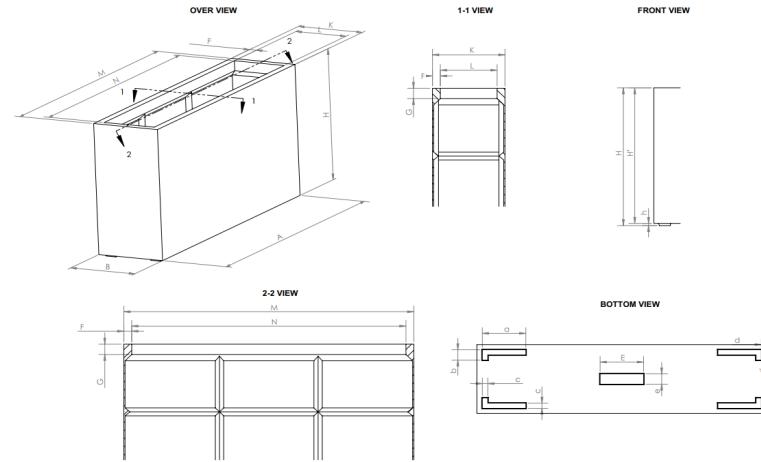

## 69400 - MIAMI RECTANGULAR SERIES

*Due to the handmade nature of our products, weights and dimensions may vary*

CODE	BRIEF CODE	EXTERIOR DIMENSION											INTERIOR DIMENSION					FEET DIMENSION						PRODUCT VOLUME (m <sup>3</sup> )	PRODUCT VOLUME (gal)	Products weight (kg)	Products weight (lbs)	MAXIMUM LOAD (kg)	MAXIMUM LOAD (lbs)
		OVERAL DIMENSION			LENGTH			WIDTH		HEIGHT																			
		L	W	H	TOP (M)	MIDDLE	BOTTOM (A)	TOP(K)	BOTTOM (B)	OVERALL (H)	BODY HEIGHT (H')	FEET (h)	F	G	N	L	α	a	b	c	d	E	e						
69400.C	400.C	12	12	18	12	12	12	12	12	18	17.6	0.4	1.3	1.35	9.4	9.4	135°	1.8	1.8	0.9	0.9	1.8	1.8	0.038	10.1	5.7	12.6	38.3	84.4
69400.24	400.24	24	12	18	24	24	24	12	12	18	17.6	0.4	1.3	1.35	21.4	9.4	135°	3.6	1.8	0.9	0.9	3.6	1.8	0.077	20.3	8.4	18.5	76.7	168.7
69400.36	400.36	36	12	18	36	36	36	12	12	18	17.6	0.4	1.3	1.35	33.4	9.4	135°	5.4	1.8	0.9	0.9	5.4	1.8	0.115	30.4	11.6	25.5	115.0	253.1
69400.48	400.48	48	12	18	48	48	48	12	12	18	17.6	0.4	1.3	1.35	45.4	9.4	135°	7.2	1.8	0.9	0.9	7.2	1.8	0.153	40.5	14.6	32.1	153.4	337.4
69400.60	400.60	60	12	18	60	60	60	12	12	18	17.6	0.4	1.3	1.35	57.4	9.4	135°	9	1.8	0.9	0.9	9	1.8	0.192	50.6	19.3	42.4	191.7	421.8
69400.72	400.72	72	12	18	72	72	72	12	12	18	17.6	0.4	1.3	1.35	69.4	9.4	135°	10.8	1.8	0.9	0.9	10.8	1.8	0.230	60.8	22.5	49.5	230.1	506.2