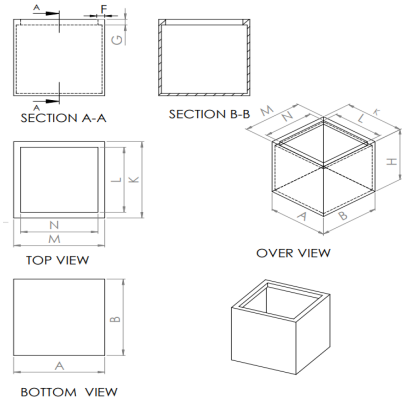

69418 MONACO SQUARE

Due to the handmade nature of our products, weights and dimensions may vary

CODE	BREIF CODE	EXTERIOR DIMENSION "inch"										INTERIOR DIMENSION "inch"					PRODUCT VOLUME (m ³)	PRODUCT VOLUME (gal)	Products weight (kg)	Products weight (lbs)	MAXIMUM LOAD (kg)	MAXIMUM LOAD (lbs)	
		OVERAL DIMENSION			LENGTH			WIDTH		HEIGHT		F	G	N	L	α							
		L	W	H	TOP (M)	MIDDLE	BOTTOM (A)	TOP(K)	BOTTOM (B)	OVERALL (H)	BODY HEIGHT (H')												
69418	418	7	7	7	7	7	7	7	7	7	7	7.0	0.525	0.525	6.0	6.0	135°	0.01	2.6	1	2.2	10.0	22.0