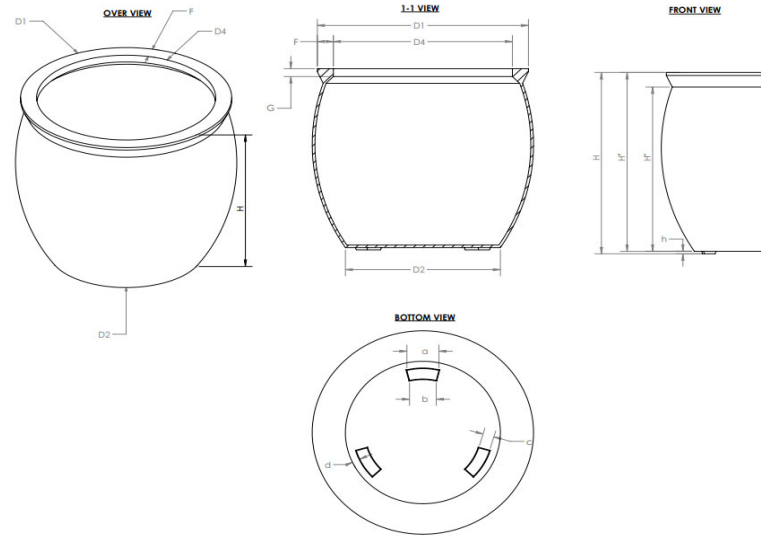

# 69460 SHANGHAI FISHBOWL SERIES

*Due to the handmade nature of our products, weights and dimensions may vary*

CODE	BREIF CODE	EXTERIA DIMENSION				INTERIA DIMENSION								FEET DIMENSION					PRODUCT VOLUME (m <sup>3</sup> )	PRODUCT VOLUME (gal)	PRODUCT WEIGHT (kg)	PRODUCT WEIGHT (lbs)	MAXIMUM LOAD (kg)	MAXIMUM LOAD (lbs)	
		L	W	H	D1 (TOP DIAMETER)	D3(BODY DIAMETER)	D2 (BOTTOM DIAMTER)	D4 (INNER DIAMETER)	H	H'	H''	h	F	G	α	a	b	c							d
69460.16	460.16	16	16	14	16	16	11.2	13.64	14	13.8	12.6	0.20	1.18	0.63	135	2.8	1.96	1.4	1.023	0.196	51.8	5.2	11.4	196.0	431.2
69460.22	460.22	21.50	21.5	19	21.5	21.5	15.05	18.4	19	18.8	17	0.20	1.57	0.79	135	3.763	2.634	1.881	1.376	0.263	69.5	8.5	18.6	263.0	578.6