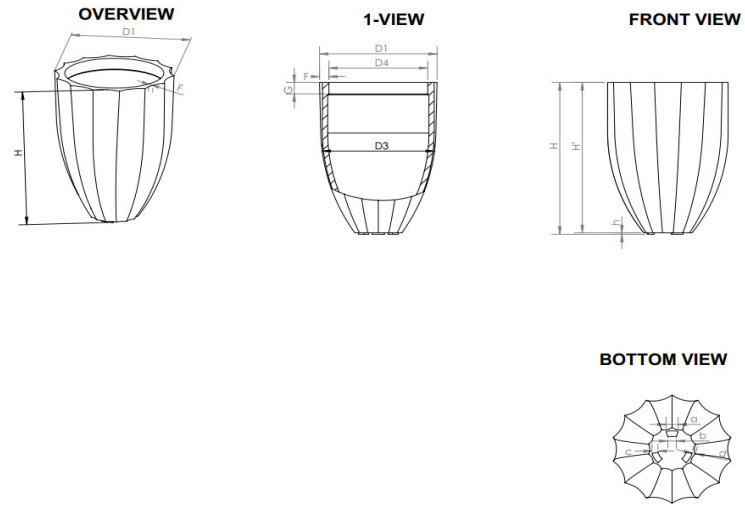

69468 ALICANTE ROUND SERIES

Due to the handmade nature of our products, weights and dimensions may vary

CODE	BREIF CODE	EXERIA DIMENSION						INTERIA DIMENSION						FEET DIMENSION					PRODUCT VOLUME (m ³)	PRODUCT VOLUME (gal)	PRODUCT WEIGHT (kg)	PRODUCT WEIGHT (lbs)	MAXIMUM LOAD (kg)	MAXIMUM LOAD (lbs)
		L	W	H	D1 (TOP DIAMETER)	D3(BODY DIAMETER)	D2 (BOTTOM DIAMTER)	D4 (INNER DIAMETER)	H	H'	h	F	G	α	a	b	c	d						
69468.15	468.15	15	15	21	15	15	10.5	12.64	21	20.8	0.20	1.18	2.75	135	2.36	1.96	0.98	0.98	0.030	7.9	5.1	11.3	30.0	66.0
69468.22	468.22	22	22	27	22	22	15.4	18.9	27	26.8	0.20	1.57	3.93	135	2.75	2.36	0.95	1.37	0.080	21.1	8.6	19.0	80.0	176.0
69468.26	468.26	26	26	32	26	26	18.2	22.9	32	31.8	0.20	1.57	3.93	135	3.54	2.75	0.9	1.18	0.130	34.3	11.6	25.5	130.0	286.0