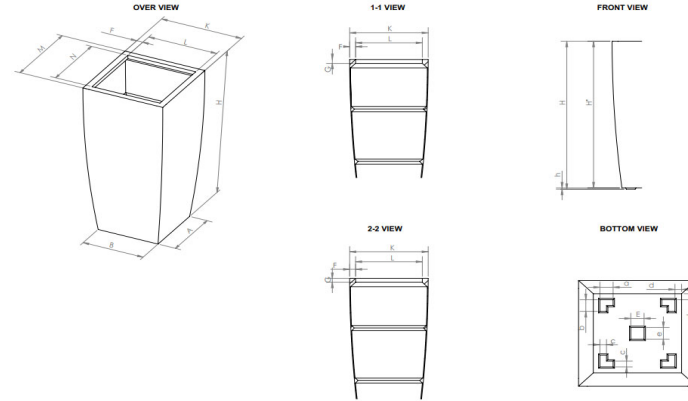

69505 - TOULAN TALL TAPERED SQUARE SERIES

Due to the handmade nature of our products, weights and dimensions may vary

CODE	BREIF CODE	EXTERIOR DIMENSION											INTERIOR DIMENSION					FEET DIMENSION						PRODUCT VOLUME (m ³)	PRODUCT VOLUME (gal)	Products weight (kg)	Products weight (lbs)	MAXIMUM LOAD (kg)	MAXIMUM LOAD (lbs)
		OVERAL DIMENSION			LENGTH			WIDTH		HEIGHT			F	G	N	L	α	a	b	c	d	E	e						
		L	W	H	TOP (M)	MIDDLE	BOTTOM (A)	TOP(K)	BOTTOM (B)	OVERALL (H)	BODY HEIGHT (H')	FEET (h)																	
69505.11	505.11	12	12	22	12	10.5	9	12	9	22	21.8	0.2	1.65	0.78	8.7	8.7	135°	1.35	1.35	0.675	0.675	1.35	1.35	0.04	5.3	5.5	12.1	40	88
69505.15	505.15	16	16	30	16	14	12	16	12	30	29.8	0.2	2.25	1.04	11.5	11.5	135°	1.8	1.8	0.9	0.9	1.8	1.8	0.09	10.6	11.5	25.2	90	198
69505.18	505.18	20	20	42	20	17.5	15	20	15	42	41.8	0.2	2.4	1.3	15.2	15.2	135°	2.25	2.25	1.125	1.125	2.25	2.25	0.200	52.8	18.0	39.6	200	440
69505.23	505.23	23	23	48	23	20.125	17.25	23	17.25	48	47.8	0.2	2.4	1.5	18.2	18.2	135°	2.6	2.6	1.3	1.3	2.6	2.6	0.310	81.9	27.0	59.5	310	682
69505.28	505.28	28	28	60	28	24.5	21	28	21	60	59.8	0.2	2.4	1.82	23.2	23.2	135°	3.15	3.15	1.575	1.575	3.15	3.15	0.590	155.9	35.5	78.1	590	1298
69505.36	505.36	18	18	36	18	15.75	13.5	18	13.5	36	35.8	0.2	2.4	1.17	13.2	13.2	135°	2.03	2.03	1.01	1.01	2.03	2.03	0.140	37.0	14.9	32.7	140	308