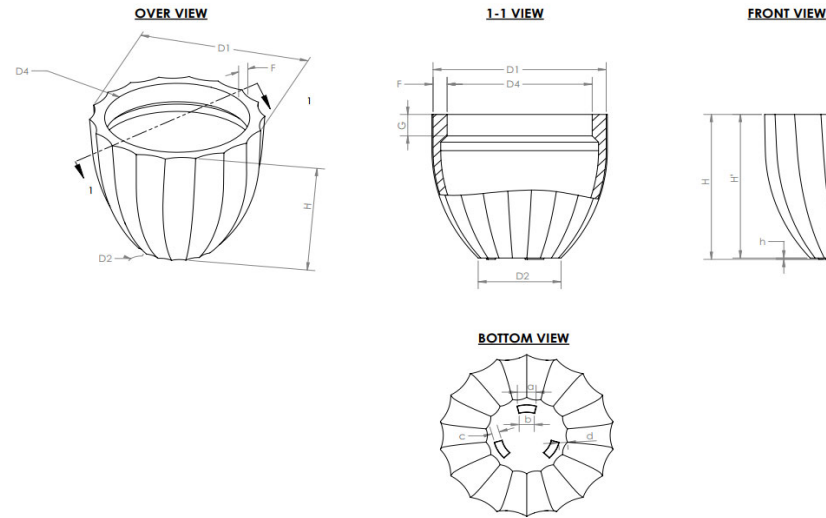

69561 SANTA BARBARA

Due to the handmade nature of our products, weights and dimensions may vary

CODE	BREIF CODE	EXTERIA DIMENSION						INTERIA DIMENSION						FEET DIMENSION					PRODUCT VOLUME (m ³)	PRODUCT VOLUME (gal)	PRODUCT WEIGHT (kg)	PRODUCT WEIGHT (lbs)	MAXIMUM LOAD (kg)	MAXIMUM LOAD (lbs)
		L	W	H	D1 (TOP DIAMETER)	D3(BODY DIAMETER)	D2 (BOTTOM DIAMTER)	D4 (INNER DIAMETER)	H	H'	h	F	G	α	a	b	c	d						
69561.23	561.23	23	23	20.3	23	23	10.35	19.08	20.3	20.1	0.20	1.96	3.03	135	2.44	1.96	0.98	1.10	0.070	18.5	7.2	15.9	70.0	154.0