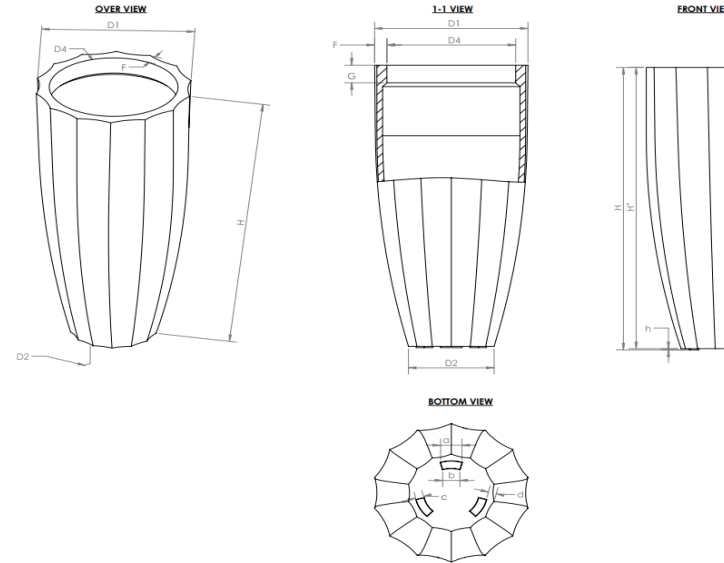

# 69587 SAN JOSE ROUND SERIES

*Due to the handmade nature of our products, weights and dimensions may vary*

CODE	BREIF CODE	EXTERIA DIMENSION						INTERIA DIMENSION						FEET DIMENSION					PRODUCT VOLUME (m <sup>3</sup> )	PRODUCT VOLUME (gal)	PRODUCT WEIGHT (kg)	PRODUCT WEIGHT (lbs)	MAXIMUM LOAD (kg)	MAXIMUM LOAD (lbs)
		L	W	H	D1 (TOP DIAMETER)	D3(BODY DIAMETER)	D2 (BOTTOM DIAMTER)	D4 (INNER DIAMETER)	H	H'	h	F	G	α	a	b	c	d						
69587.16	587.16	16	16	30	16	16	8.8	12.86	30	29.8	0.20	1.57	2.36	135	2.4	2	0.98	0.98	0.050	13.2	6.1	13.4	50.0	110.0
69587.22	587.22	22	22	40	22	22	12.1	18.1	40	39.8	0.20	1.97	2.76	135	2.95	2.75	1.1	1.10	0.120	31.7	10.5	23.1	120.0	264.0