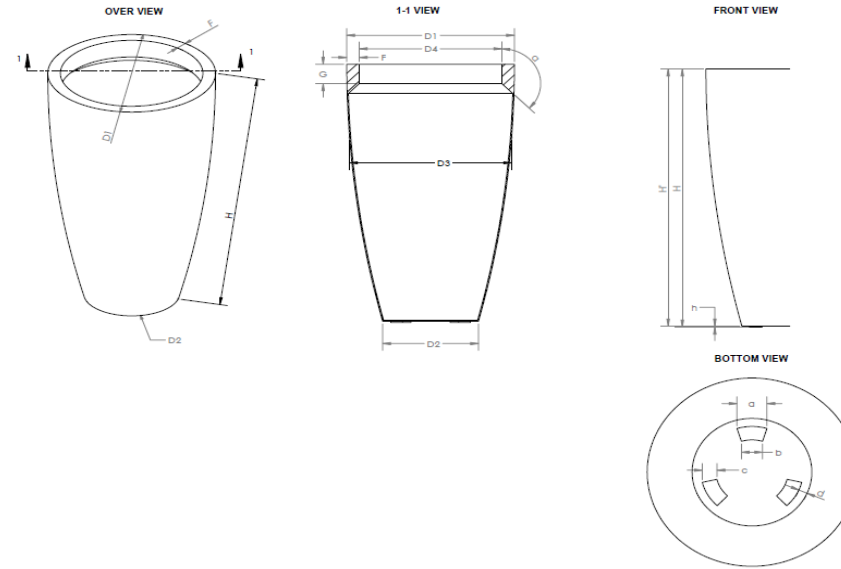

69600 BRANNAN ROUND SERIES

Due to the handmade nature of our products, weights and dimensions may vary

CODE	BREIF CODE	EXERIA DIMENSION					INTERIA DIMENSION					FEET DIMENSION					PRODUCT VOLUME (m ³)	PRODUCT VOLUME (gal)	PRODUCT WEIGHT (kg)	PRODUCT WEIGHT (lbs)	MAXIMUM LOAD (kg)	MAXIMUM LOAD (lbs)		
		L	W	H	D1 (TOP DIAMETER)	D3(BODY DIAMETER)	D2 (BOTTOM DIAMTER)	D4 (INNER DIAMETER)	H	H'	h	F	G	α	a	b							c	d
69600.18	600.18	18	18	29	18	18	9	14.85	29	28.8	0.20	1.57	1.77	135	2.25	1.575	1.125	1.11	0.080	21.1	6.7	14.7	80.0	176.0
69600.24	600.24	24	24	35	24	24	12	20.4	35	34.8	0.20	1.81	2.17	135	3	2.1	1.5	1.53	0.170	44.9	11.6	25.4	170.0	374.0
69600.30	600.30	30	30	41	30	30	15	25.5	41	40.8	0.20	2.24	2.36	135	3.75	2.625	1.875	1.91	0.310	81.9	16.6	36.6	310.0	682.0