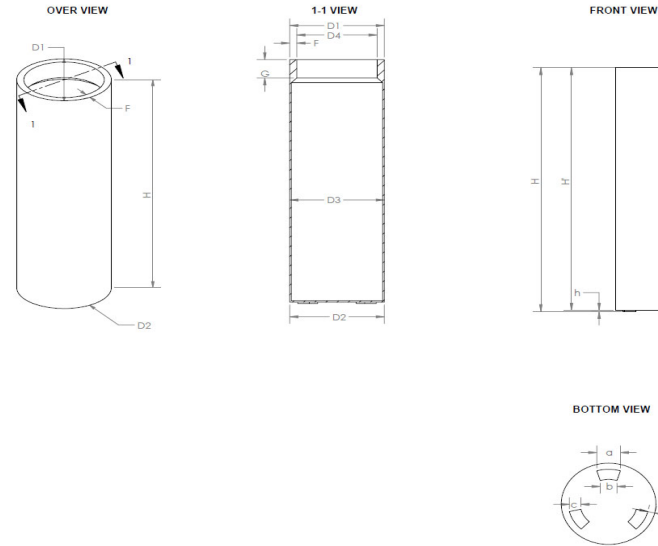

# 69607 CARRY ROUND SERIES

*Due to the handmade nature of our products, weights and dimensions may vary*

CODE	BREIF CODE	EXTERIA DIMENSION						INTERIA DIMENSION					FEET DIMENSION					PRODUCT VOLUME (m <sup>3</sup> )	PRODUCT VOLUME (gal)	PRODUCT WEIGHT (kg)	PRODUCT WEIGHT (lbs)	MAXIMUM LOAD (kg)	MAXIMUM LOAD (lbs)	
		L	W	H	D1 (TOP DIAMETER)	D3(BODY DIAMETER)	D2 (BOTTOM DIAMTER)	D4 (INNER DIAMETER)	H	H'	h	F	G	α	a	b	c							d
69607.20	607.20	10	10	20	10	10	10	8	20	19.8	0.20	0.98	0.79	90	2.5	1.75	1.25	0.75	0.020	5.3	3.5	7.7	20.0	44.0
69607.30	607.30	10	10	30	10	10	8	30	29.8	0.20	0.98	0.79	90	2.75	1.96	1.37	0.82	0.040	10.6	5.4	11.9	40.0	88.0	
69607.36	607.36	12	12	36	12	12	10	36	35.8	0.20	0.98	0.79	90	3	2.1	1.5	0.90	0.060	15.9	6.6	14.4	60.0	132.0	