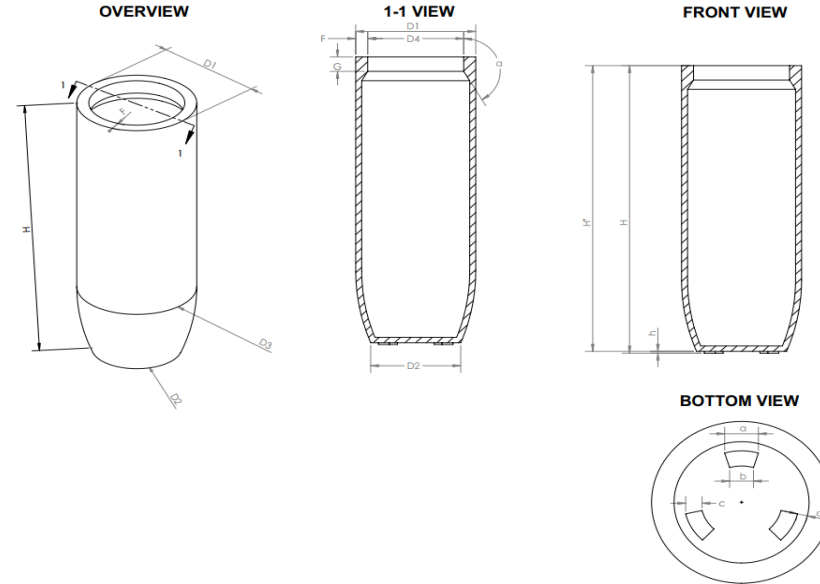

# 69626 SAINT TROPEZ ROUND SERIES

*Due to the handmade nature of our products, weights and dimensions may vary*

CODE	BREIF CODE	EXTERIA DIMENSION						INTERIA DIMENSION						FEET DIMENSION					PRODUCT VOLUME (m <sup>3</sup> )	PRODUCT VOLUME (gal)	PRODUCT WEIGHT (kg)	PRODUCT WEIGHT (lbs)	MAXIMUM LOAD (kg)	MAXIMUM LOAD (lbs)
		L	W	H	D1 (TOP DIAMETER)	D3(BODY DIAMETER)	D2 (BOTTOM DIAMTER)	D4 (INNER DIAMETER)	H	H'	h	F	G	α	a	b	c	d						
69626.12	626.12	12	12	32	12	12	9	9.64	32	31.8	0.20	1.18	1.61	135	2.25	1.575	1.125	0.72	0.035	9.2	6.1	13.4	34.7	76.3
69626.16	626.16	16	16	38	16	16	12	12.8	38	37.8	0.20	1.61	1.89	135	3	2.1	1.5	0.96	0.073	19.4	9.2	20.3	73.3	161.3
69626.20	626.20	20	20	43	20	20	15	16.8	43	42.6	0.39	1.61	2.17	135	3.75	2.625	1.875	1.26	0.129	34.1	13.3	29.4	129.0	283.8
69626.24	626.24	24	24	50	24	24	18	20.9	50	49.6	0.39	1.57	2.17	135	4.5	3.15	2.25	1.56	0.218	57.6	18.8	41.4	217.9	479.4
69626.28	626.28	28	28	60	28	28	21	24.4	60	59.6	0.39	1.81	2.40	135	5.25	3.675	2.625	1.83	0.358	94.5	26.0	57.1	357.7	786.8