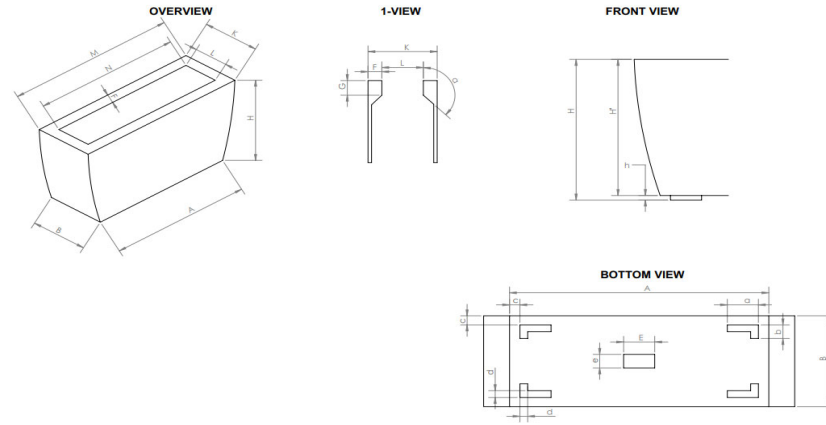

69715 - PANAMA CURVED RECTANGULAR SERIES

Due to the handmade nature of our products, weights and dimensions may vary

CODE	BREF CODE	EXTERIOR DIMENSION											INTERIOR DIMENSION					FEET DIMENSION					PRODUCT VOLUME (m ³)	PRODUCT VOLUME (gal)	Products weight (kg)	Products weight (lbs)	MAXIMUM LOAD (kg)	MAXIMUM LOAD (lbs)	
		OVERAL DIMENSION			LENGTH			WIDTH		HEIGHT			F	G	N	L	α	a	b	c	d	E							e
		L	W	H	TOP (M)	MIDDLE	BOTTOM (A)	TOP(K)	BOTTOM (B)	OVERALL (H)	BODY HEIGHT (H')	FEET (h)																	
69715.36	715.36	36	12	18	36	35	34	12	10	18	17.8	0.2	1.6	1.6	32.8	8.8	135	5.1	1.5	0.75	0.75	5.1	1.5	0.069	18.2	10.8	23.9	69.0	151.8
69715.48	715.48	48	12	18	48	47	46	12	10	18	17.8	0.2	1.6	1.6	44.8	8.8	135	6.9	1.5	0.75	0.75	6.9	1.5	0.085	22.4	16.2	35.6	84.9	186.7
69715.60	715.60	60	12	18	60	59	58	12	10	18	17.8	0.2	1.6	1.6	56.8	8.8	135	8.7	1.5	0.75	0.75	8.7	1.5	0.100	26.5	19.7	43.3	100.3	220.8