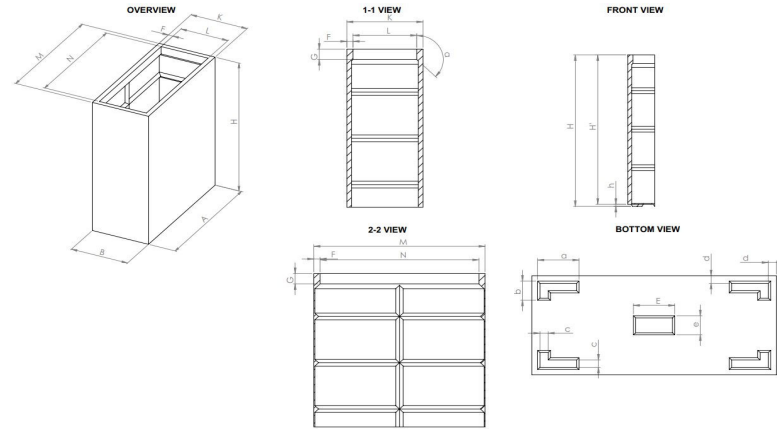

## 69729 - AMESBURY RECTANGULAR SERIES

*Due to the handmade nature of our products, weights and dimensions may vary*

CODE	BREIF CODE	EXTERIOR DIMENSION											INTERIOR DIMENSION						PRODUCT VOLUME (m <sup>3</sup> )	PRODUCT VOLUME (gal)	Products weight (kg)	Products weight (lbs)	MAXIMUM LOAD (kg)	MAXIMUM LOAD (lbs)					
		OVERAL DIMENSION			LENGTH			WIDTH		HEIGHT			FEET DIMENSION																
		L	W	H	TOP (M)	MIDDLE	BOTTOM (A)	TOP(K)	BOTTOM (B)	OVERALL (H)	BODY HEIGHT (H')	FEET (h)	F	G	N	L	a	a							b	c	d	E	e
69729.C	729.C	10	10	32	10	10	10	10	10	32	31.6	0.2	1.3	2.4	7.4	7.4	135'	1.5	1.5	0.75	0.75	1.5	1.5	0.048	12.6	7.3	16.1	47.9	105.3
69729.24	729.24	24	10	32	24	24	24	10	10	32	31.6	0.4	1.3	2.4	21.4	7.4	135'	3.6	1.5	0.75	0.75	3.6	1.5	0.115	30.3	11.5	25.3	114.8	252.6
69729.36	729.36	36	10	32	36	36	36	10	10	32	31.6	0.4	1.3	2.4	33.4	7.4	135'	5.4	1.5	0.75	0.75	5.4	1.5	0.172	45.5	17.7	38.9	172.3	379.0
69729.48	729.48	48	10	32	48	48	48	10	10	32	31.6	0.4	1.3	2.4	45.4	7.4	135'	7.2	1.5	0.75	0.75	7.2	1.5	0.230	60.7	22.4	49.3	229.7	505.3