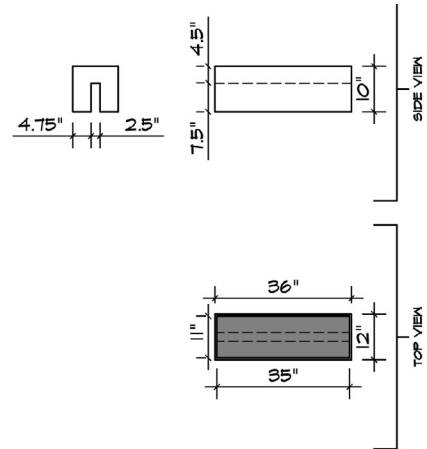

69761 - TIERGARDEN

VIEW A-A

VIEW B

Item	Surface area (m ²)	Weight
69761.36	1.04	8.2

**Style #69761
tiergarden planter**

Designs that embody style, form and function.

Style #69761 Tiergarden Planter

Item:	Exterior dims:	Interior dims:	Each Flank:	Rail space:	Lip:
69761	36 x 12 x 12"	35 x 12 x 12"	36 x 4.75 x 12"	2.5"	1 1/4"

Please note that the sizes may vary by up to 2% of noted dimensions and weights are approximations.