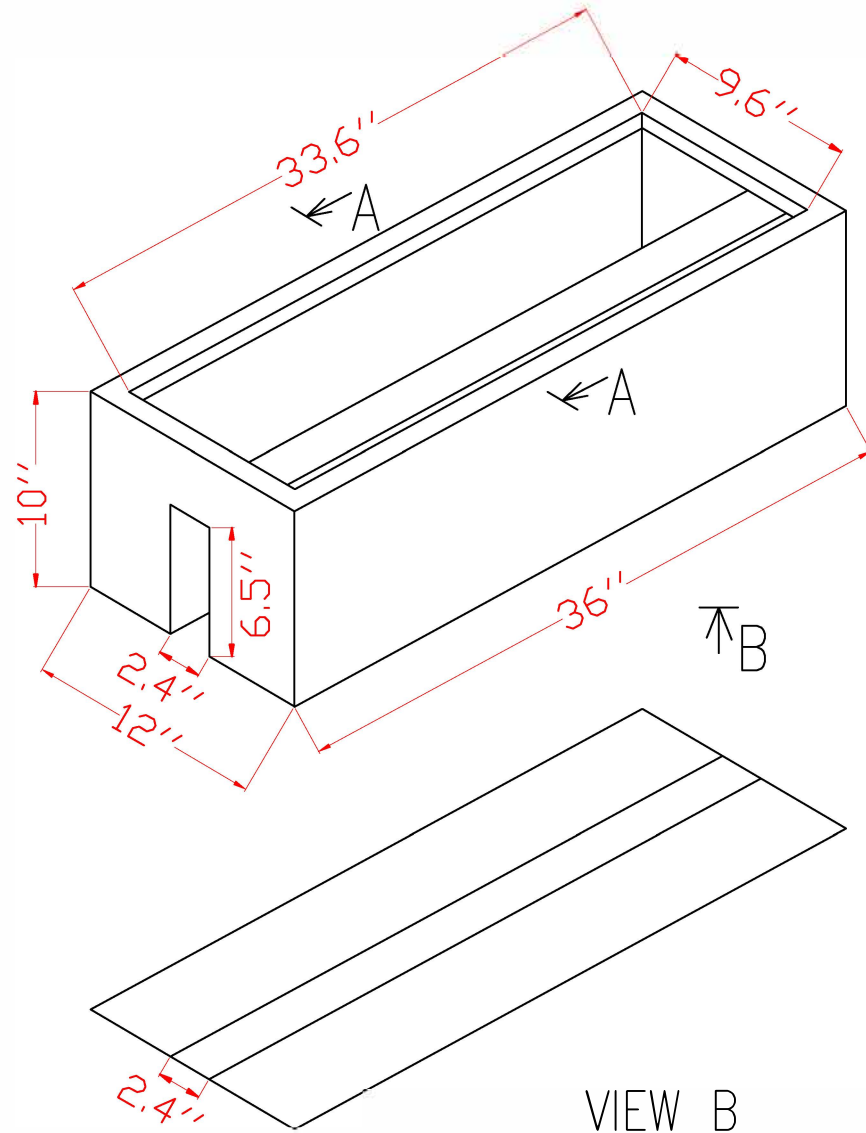

69761 - TIERGARDEN

VIEW A-A

VIEW B

Item	Surface area (m ²)	Weight
69761.36	1.04	8.2

**Style #69761
tiergarden planter**

Designs that embody style, form and function.

Style #69761 Tiergarden Planter

Item:	Exterior dims:	Interior dims:	Each Flank:	Rail space:	Lip:
69761	36 x 12 x 12"	35 x 12 x 12"	36 x 4.75 x 12"	2.5"	1 1/4"

Please note that the sizes may vary by up to 2% of noted dimensions and weights are approximations.