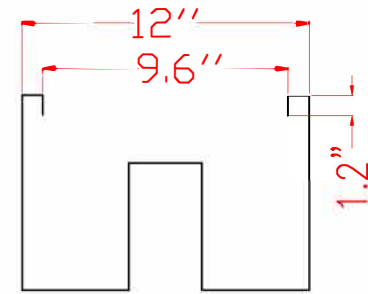

69761 - TIERGARDEN

VIEW A-A

VIEW B

Item	Surface area (m ²)	Weight
69761.36	1.04	8.2

**Style #69761
tiergarden planter**

Designs that embody style, form and function.

Style #69761 Tiergarden Planter

Item:	Exterior dims:	Interior dims:	Each Flank:	Rail space:	Lip:
69761	36 x 12 x 12"	35 x 12 x 12"	36 x 4.75 x 12"	2.5"	1 1/4"

Please note that the sizes may vary by up to 2% of noted dimensions and weights are approximations.