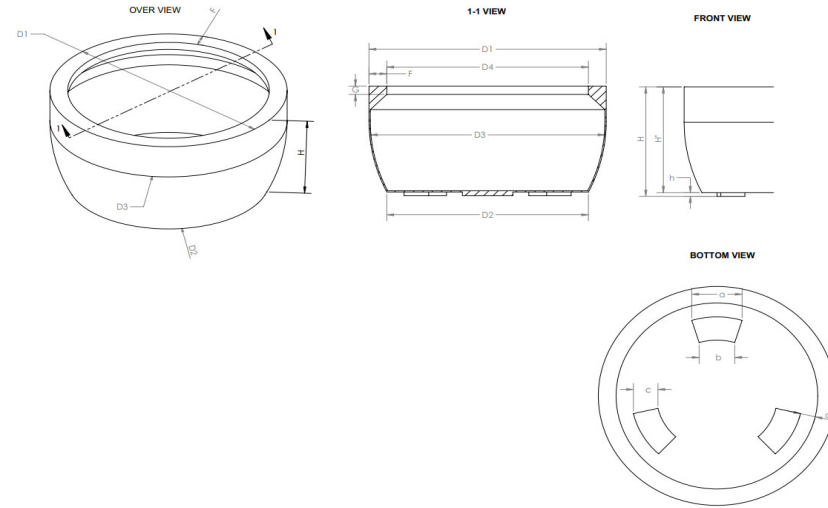

# 69790 CASABLANCA ROUND SERIES

*Due to the handmade nature of our products, weights and dimensions may vary*

CODE	BREIF CODE	EXTERIA DIMENSION					INTERIA DIMENSION						FEET DIMENSION					PRODUCT VOLUME (m <sup>3</sup> )	PRODUCT VOLUME (gal)	PRODUCT WEIGHT (kg)	PRODUCT WEIGHT (lbs)	MAXIMUM LOAD (kg)	MAXIMUM LOAD (lbs)	
		L	W	H	D1 (TOP DIAMETER)	D3(BODY DIAMETER)	D2 (BOTTOM DIAMTER)	D4 (INNER DIAMETER)	H	H'	h	F	G	α	a	b	c							d
69790.20	790.20	20	20	10	20	20	17	17.4	10	9.8	0.20	1.30	1.30	135	4.17	2.95	2.08	1.25	0.060	15.9	4.6	10.0	60.0	132.0
69790.24	790.24	24	24	12	24	24	20.4	20.85	12	11.8	0.20	1.57	1.57	135	3.54	3.34	1.18	1.18	0.070	18.5	6.2	13.7	70.0	154.0
69790.30	790.30	30	30	15	30	30	25.5	26.9	15	14.8	0.20	1.57	1.57	135	3.54	2.975	1.18	1.18	0.140	37.0	8.5	18.7	140.0	308.0
69790.36	790.36	36	36	18	36	36	30.6	32.9	18	17.8	0.20	1.57	1.57	135	3.93	3.54	0.98	1.57	0.260	68.7	13.1	28.9	260.0	572.0