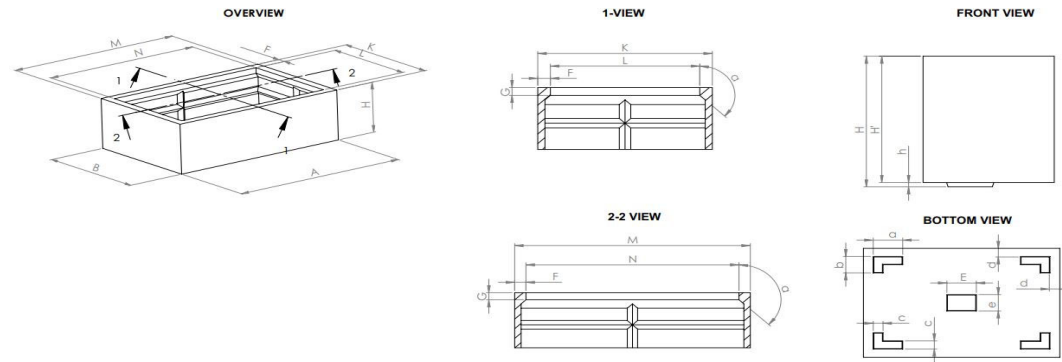

70100 - ANTWERP RECTANGULAR SERIES

Due to the handmade nature of our products, weights and dimensions may vary

CODE	BRIEF CODE	EXTERIOR DIMENSION											INTERIOR DIMENSION					FEET DIMENSION					PRODUCT VOLUME (m ³)	PRODUCT VOLUME (gal)	Products weight (kg)	Products weight (lbs)	MAXIMUM LOAD (kg)	MAXIMUM LOAD (lbs)			
		OVERALL DIMENSION			LENGTH			WIDTH		HEIGHT		OVERALL (H)	BODY HEIGHT (H')	FEET (h)	F	G	N	L	α	a	b	c							d	E	e
		L	W	H	TOP (M)	MIDDLE	BOTTOM (A)	TOP(K)	BOTTOM (B)																						
70100.C	100.C	24	24	12	24	24	24	24	24	24	12	11.6	0.4	1.7	1.3	20.6	20.6	135°	3.6	3.6	1.8	1.8	3.6	3.6	0.097	26	10.7	23.6	97	214	
70100.36	100.36	36	24	12	36	36	36	24	24	12	11.6	0.4	1.7	1.3	32.6	20.6	135°	5.4	3.6	1.8	1.8	5.4	3.6	0.146	39	14.3	31.4	146	321		
70100.48	100.48	48	24	12	48	48	48	24	24	12	11.6	0.4	1.7	1.3	44.6	20.6	135°	7.2	3.6	1.8	1.8	7.2	3.6	0.194	51	17.7	39.0	194	428		
70100.60	100.60	60	24	12	60	60	60	24	24	12	11.6	0.4	1.7	1.3	56.6	20.6	135°	9	3.6	1.8	1.8	9	3.6	0.243	64	21.9	48.1	243	535		
70100.72	100.72	72	24	12	72	72	72	24	24	12	11.6	0.4	1.7	1.3	68.6	20.6	135°	10.8	3.6	1.8	1.8	10.8	3.6	0.292	77	25.0	55.0	292	642		