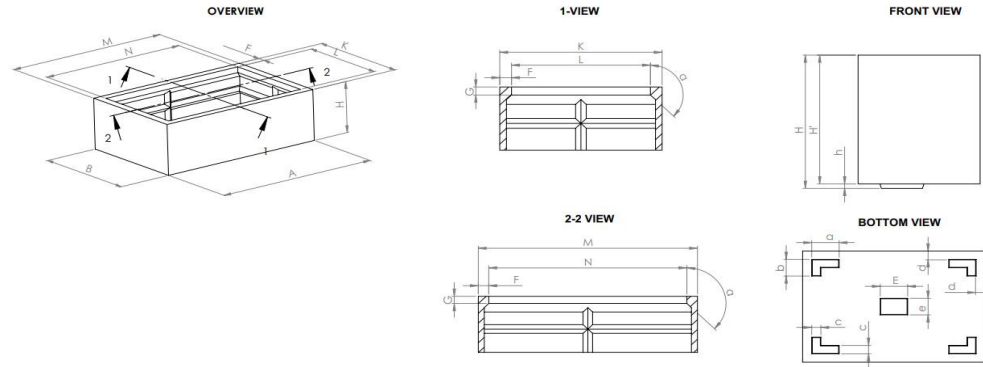

70150 - GRANADA RECTANGULAR SERIES

Due to the handmade nature of our products, weights and dimensions may vary

CODE	BREIF CODE	EXTERIOR DIMENSION											INTERIOR DIMENSION					FEET DIMENSION						PRODUCT VOLUME (m ³)	PRODUCT VOLUME (gal)	Products weight (kg)	Products weight (lbs)	MAXIMUM LOAD (kg)	MAXIMUM LOAD (lbs)		
		OVERAL DIMENSION			LENGTH			WIDTH		HEIGHT			F	G	N	L	α	a	b	c	d	E	e								
		L	W	H	TOP (M)	MIDDLE	BOTTOM (A)	TOP(K)	BOTTOM (B)	OVERALL (H)	BODY HEIGHT (H')	FEET (h)																			
70150.C	150.C	24	24	24	24	24	24	24	24	24	24	24	23.6	0.4	1.7	1.8	20.6	20.6	135°	3.6	3.6	1.8	1.8	3.6	3.6	0.206	54	16.4	36.0	103	226
70150.36	150.36	36	24	24	36	36	36	24	24	24	24	23.6	0.4	1.7	1.8	32.6	20.6	135°	5.4	3.6	1.8	1.8	5.4	3.6	0.309	82	21.4	47.1	309	679	
70150.48	150.48	48	24	24	48	48	48	24	24	24	24	23.6	0.4	1.7	1.8	44.6	20.6	135°	7.2	3.6	1.8	1.8	7.2	3.6	0.412	109	26.4	58.0	206	453	
70150.60	150.60	60	24	24	60	60	60	24	24	24	24	23.6	0.4	1.7	1.8	56.6	20.6	135°	9	3.6	1.8	1.8	9	3.6	0.514	136	31.5	69.4	257	566	
70150.72	150.72	72	24	24	72	72	72	24	24	24	24	23.6	0.4	1.7	1.8	68.6	20.6	135°	10.8	3.6	1.8	1.8	10.8	3.6	0.617	163	36.0	79.2	309	679	