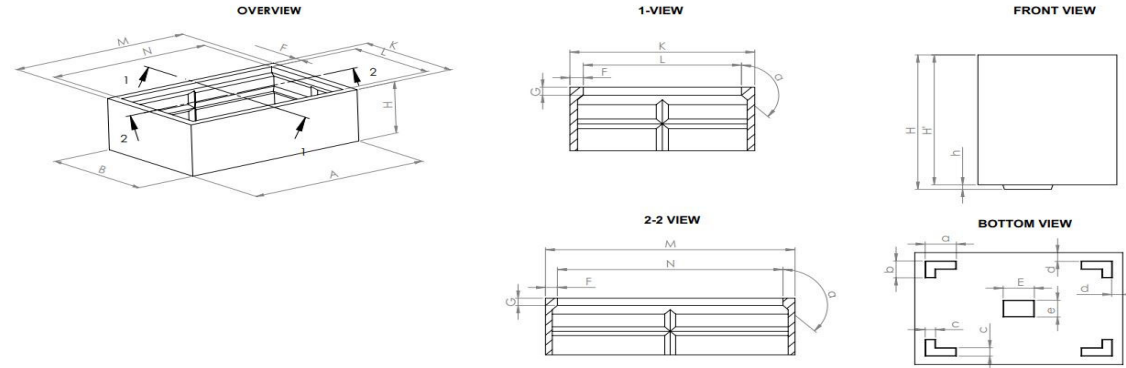

70300 - BRISBANE RECTANGULAR SERIES

Due to the handmade nature of our products, weights and dimensions may vary

CODE	BREF CODE	EXTERIOR DIMENSION										INTERIOR DIMENSION					FEET DIMENSION					PRODUCT VOLUME (m ³)	PRODUCT VOLUME (gal)	Products weight (kg)	Products weight (lbs)	MAXIMUM LOAD (kg)	MAXIMUM LOAD (lbs)		
		OVERAL DIMENSION			LENGTH			WIDTH		HEIGHT			F	G	N	L	α	a	b	c	d							E	e
		L	W	H	TOP (M)	MIDDLE	BOTTOM (A)	TOP(K)	BOTTOM (B)	OVERALL (H)	BODY HEIGHT (H')	FEET (h)	F	G	N	L	α	a	b	c	d	E	e						
70300.C	300.C	24	24	32	24	24	24	24	24	32	31.6	0.4	1.7	2.4	20.6	20.6	135°	3.6	3.6	1.8	1.8	3.6	3.6	0.276	72.8	21.1	46.5	220.5	485.1
70300.36	300.36	36	24	32	36	36	36	24	24	32	31.6	0.4	1.7	2.4	32.6	20.6	135°	5.4	3.6	1.8	1.8	5.4	3.6	0.413	109.2	26.5	58.4	330.7	727.6
70300.48	300.48	48	24	32	48	48	48	24	24	32	31.6	0.4	1.7	2.4	44.6	20.6	135°	7.2	3.6	1.8	1.8	7.2	3.6	0.551	145.6	32.2	70.7	441.0	970.2
70300.60	300.60	60	24	32	60	60	60	24	24	32	31.6	0.4	1.7	2.4	56.6	20.6	135°	9	3.6	1.8	1.8	9	3.6	0.689	182.0	41.6	91.4	551.2	1212.7
70300.72	300.72	72	24	32	72	72	72	24	24	32	31.6	0.4	1.7	2.4	68.6	20.6	135°	10.8	3.6	1.8	1.8	10.8	3.6	0.827	218.4	47.8	105.1	661.5	1455.3