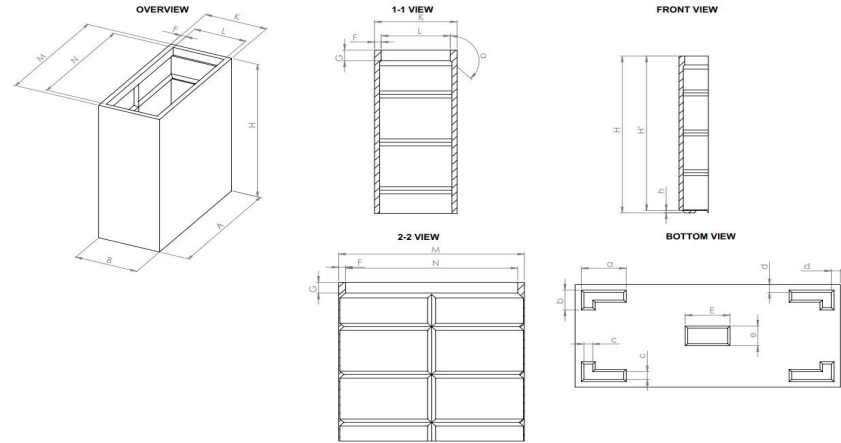

## 70325 - DARWIN RECTANGULAR SERIES

*Due to the handmade nature of our products, weights and dimensions may vary*

CODE	BREIF CODE	EXTERIOR DIMENSION											INTERIOR DIMENSION					FEET DIMENSION						PRODUCT VOLUME (m <sup>3</sup> )	PRODUCT VOLUME (gal)	Products weight (kg)	Products weight (lbs)	MAXIMUM LOAD (kg)	MAXIMUM LOAD (lbs)
		OVERAL DIMENSION			LENGTH			WIDTH		HEIGHT																			
		L	W	H	TOP (M)	MIDDLE	BOTTOM (A)	TOP(K)	BOTTOM (B)	OVERALL (H)	BODY HEIGHT (H')	FEET (h)	F	G	N	L	α	a	b	c	d	E	e						
70325.C	0325.C	24	24	42	24	24	24	24	24	42	41.6	0.4	1.7	2.4	20.6	20.6	135"	3.6	3.6	1.8	1.8	3.6	3.6	0.370	97.7	25.3	55.6	222.0	488.4
70325.36	325.36	36	24	42	36	36	36	24	24	42	41.6	0.4	1.7	2.4	32.6	20.6	135"	5.4	3.6	1.8	1.8	5.4	3.6	0.555	146.6	31.9	70.2	333.0	732.6
70325.48	325.48	48	24	42	48	48	48	24	24	42	41.6	0.4	1.7	2.4	44.6	20.6	135"	7.2	3.6	1.8	1.8	7.2	3.6	0.740	195.5	38.7	85.2	444.0	976.8
70325.60	325.60	60	24	42	60	60	60	24	24	42	41.6	0.4	1.7	2.4	56.6	20.6	135"	9	3.6	1.8	1.8	9	3.6	0.925	244.4	49.3	108.5	555.0	1221.0
70325.72	325.72	72	24	42	72	72	72	24	24	42	41.6	0.4	1.7	2.4	68.6	20.6	135"	10.8	3.6	1.8	1.8	10.8	3.6	1.110	293.2	56.5	124.4	666.0	1465.2