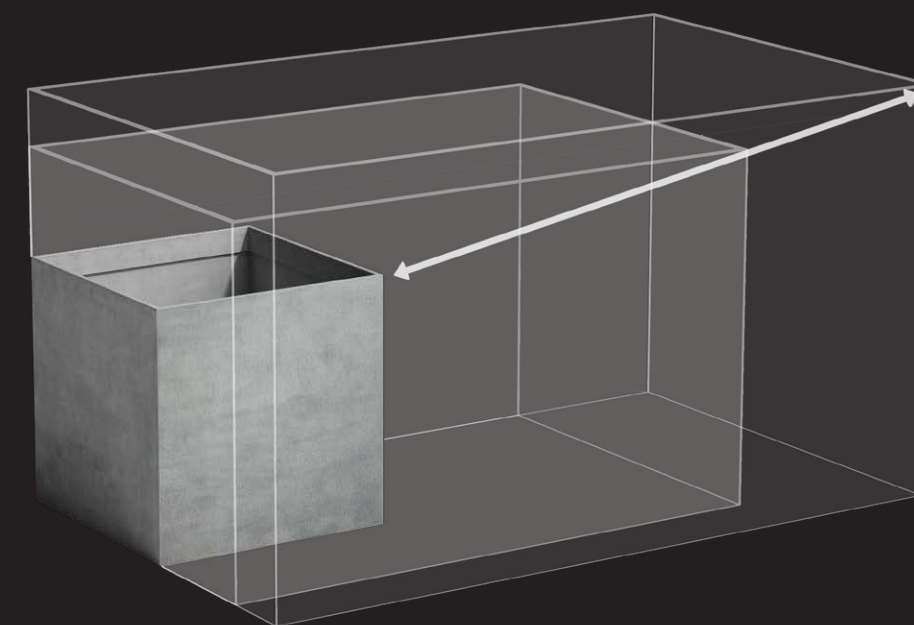

Tailor-made projects

The Cosapots team can design custom models, sizes and colors for your needs.