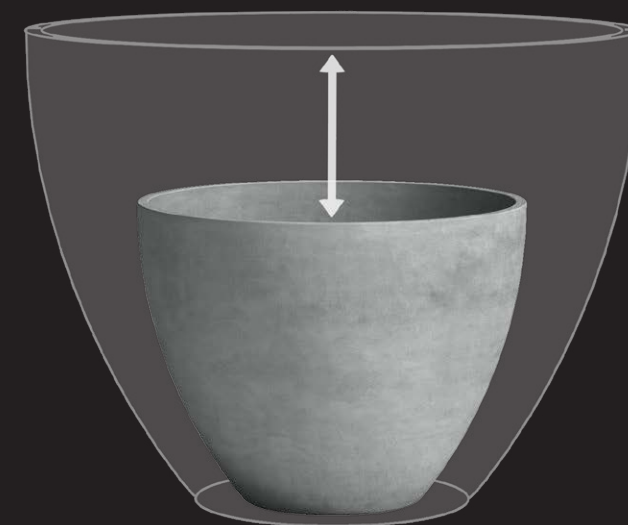

Tailor-made projects

The Cosapots team can design custom models, sizes and colors for your needs.