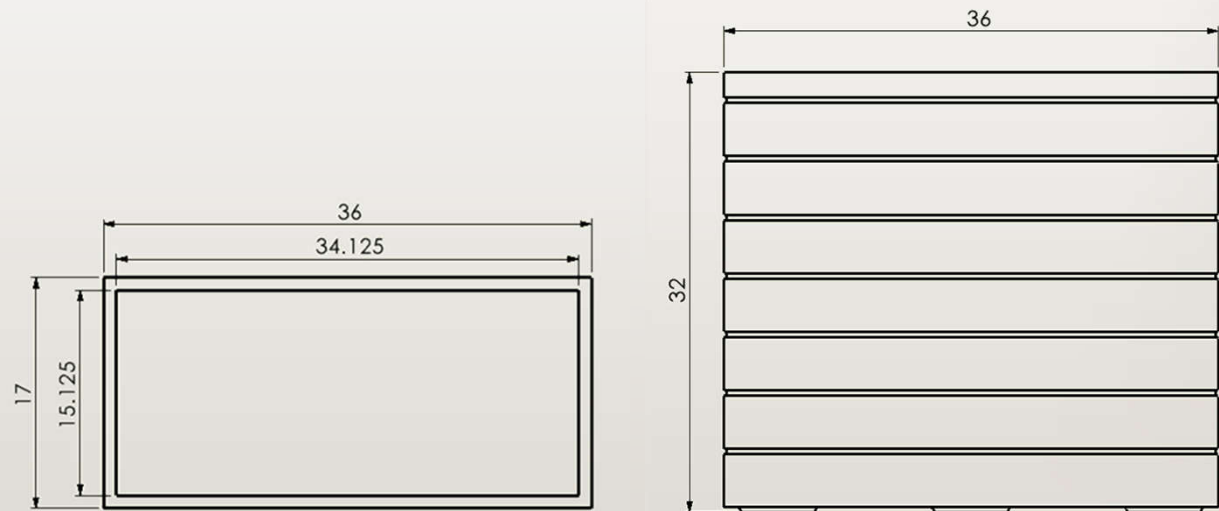

Sedona Planter

74345.36

Exterior Dimension: 36L x 17W x 32H (inch)

Interior Opening Dimension: 34.125L x 15.125W (inch)

Weight: 25.5(kg) \approx 56.2(lb)

Material: Fiberglass Composite

Note: Dimensions and weight may slightly vary due to the product's handmade nature.

Sedona Planter

74345.48

Exterior Dimension: 48L x 17W x 32H (inch)

Interior Opening Dimension: 46.125L x 15.125W (inch)

Weight: 33.5 (kg) \approx 74 (lb)

Material: Fiberglass Composite

Note: Dimensions and weight may slightly vary due to the product's handmade nature.

Sedona Planter

74345.60

Exterior Dimension: 6L x 17W x 32H (inch)

Interior Opening Dimension: 58.125L x 15.125W (inch)

Weight: 40 (kg) \approx 88 (lb)

Material: Fiberglass Composite

Note: Dimensions and weight may slightly vary due to the product's handmade nature.

Sedona Planter

74345.72

Exterior Dimension: 72L x 17W x 32H (inch)

Interior Opening Dimension: 70.125L x 15.125W (inch)

Weight: 45 (kg) \approx 99.2 (lb)

Material: Fiberglass Composite

Note: Dimensions and weight may slightly vary due to the product's handmade nature.