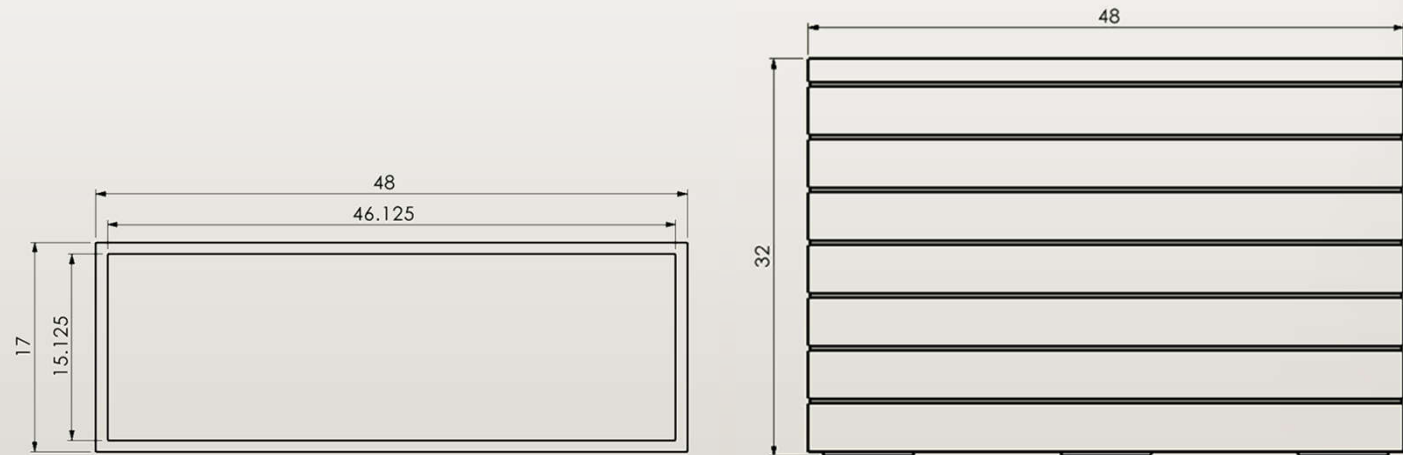

Sedona Planter

74345.36

Exterior Dimension: 36L x 17W x 32H (inch)

Interior Opening Dimension: 34.125L x 15.125W (inch)

Weight: 25.5(kg) \approx 56.2(lb)

Material: Fiberglass Composite

Note: Dimensions and weight may slightly vary due to the product's handmade nature.

Sedona Planter

74345.48

Exterior Dimension: 48L x 17W x 32H (inch)

Interior Opening Dimension: 46.125L x 15.125W (inch)

Weight: 33.5 (kg) \approx 74 (lb)

Material: Fiberglass Composite

Note: Dimensions and weight may slightly vary due to the product's handmade nature.

Sedona Planter

74345.60

Exterior Dimension: 6L x 17W x 32H (inch)

Interior Opening Dimension: 58.125L x 15.125W (inch)

Weight: 40 (kg) \approx 88 (lb)

Material: Fiberglass Composite

Note: Dimensions and weight may slightly vary due to the product's handmade nature.

Sedona Planter

74345.72

Exterior Dimension: 72L x 17W x 32H (inch)

Interior Opening Dimension: 70.125L x 15.125W (inch)

Weight: 45 (kg) \approx 99.2 (lb)

Material: Fiberglass Composite

Note: Dimensions and weight may slightly vary due to the product's handmade nature.