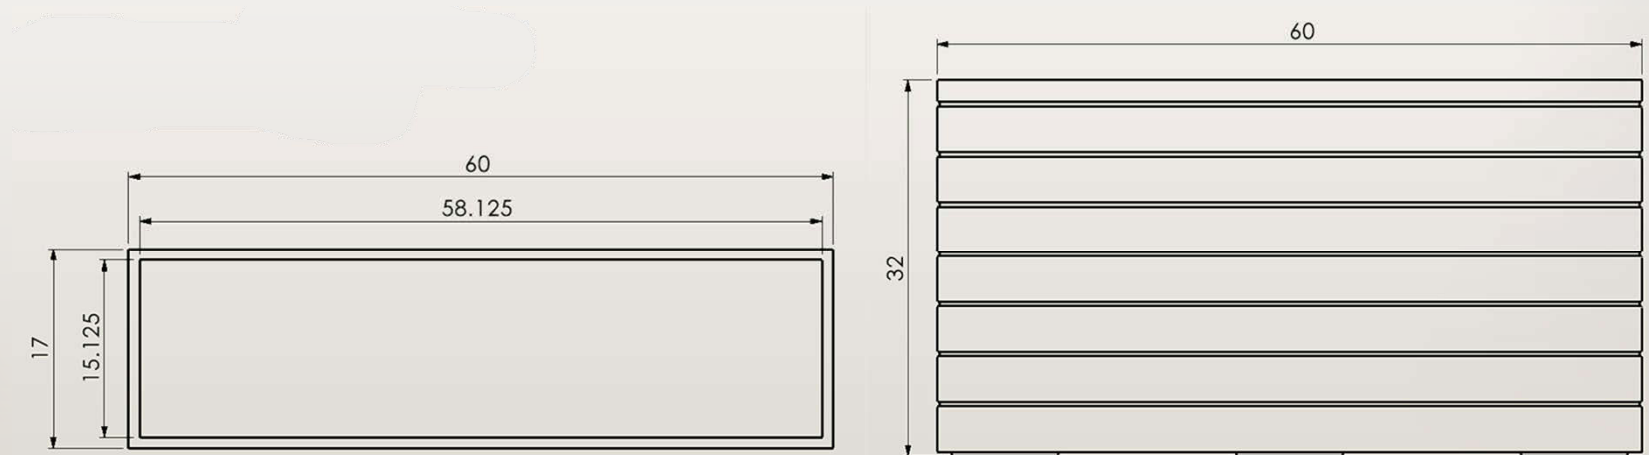

Sedona Planter

74345.36

Exterior Dimension: 36L x 17W x 32H (inch)

Interior Opening Dimension: 34.125L x 15.125W (inch)

Weight: 25.5(kg) \approx 56.2(lb)

Material: Fiberglass Composite

Note: Dimensions and weight may slightly vary due to the product's handmade nature.

Sedona Planter

74345.48

Exterior Dimension: 48L x 17W x 32H (inch)

Interior Opening Dimension: 46.125L x 15.125W (inch)

Weight: 33.5 (kg) \approx 74 (lb)

Material: Fiberglass Composite

Note: Dimensions and weight may slightly vary due to the product's handmade nature.

Sedona Planter

74345.60

Exterior Dimension: 6L x 17W x 32H (inch)

Interior Opening Dimension: 58.125L x 15.125W (inch)

Weight: 40 (kg) \approx 88 (lb)

Material: Fiberglass Composite

Note: Dimensions and weight may slightly vary due to the product's handmade nature.

Sedona Planter

74345.72

Exterior Dimension: 72L x 17W x 32H (inch)

Interior Opening Dimension: 70.125L x 15.125W (inch)

Weight: 45 (kg) \approx 99.2 (lb)

Material: Fiberglass Composite

Note: Dimensions and weight may slightly vary due to the product's handmade nature.