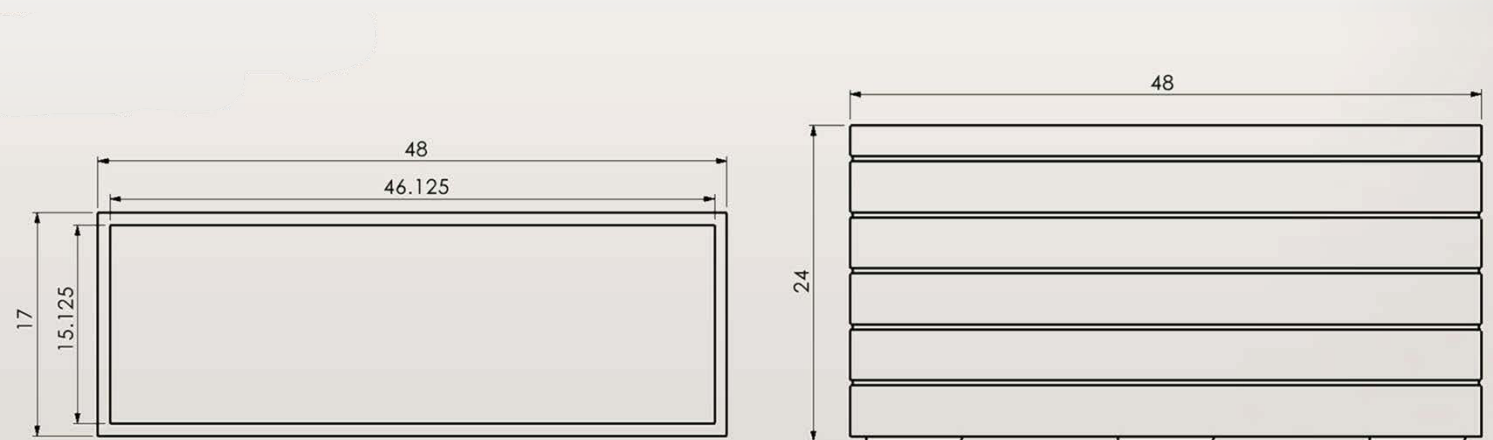

Siena Planter

74367.36

Exterior Dimension: 36L x 17W x 24H (inch)

Interior Opening Dimension: 34.125L x 15.125W (inch)

Weight: 22 (kg) \approx 48.5 (lb)

Material: Fiberglass Composite

Note: Dimensions and weight may slightly vary due to the product's handmade nature.

Siena Planter

74367.48

Exterior Dimension: 48L x 17W x 24H (inch)

Interior Opening Dimension: 46.125L x 15.125W (inch)

Weight: 27.5(kg) \approx 60.6(lb)

Material: Fiberglass Composite

Note: Dimensions and weight may slightly vary due to the product's handmade nature.

Siena Planter

74367.60

Exterior Dimension: 6L x 17W x 24H (inch)

Interior Opening Dimension: 58.125L x 15.125W (inch)

Weight: 33 (kg) \approx 72.8 (lb)

Material: Fiberglass Composite

Note: Dimensions and weight may slightly vary due to the product's handmade nature.

Siena Planter

74367.72

Exterior Dimension: 72L x 17W x 24H (inch)

Interior Opening Dimension: 7.125L x 15.125W (inch)

Weight: 38.5 (kg) \approx 85 (lb)

Material: Fiberglass Composite

Note: Dimensions and weight may slightly vary due to the product's handmade nature.