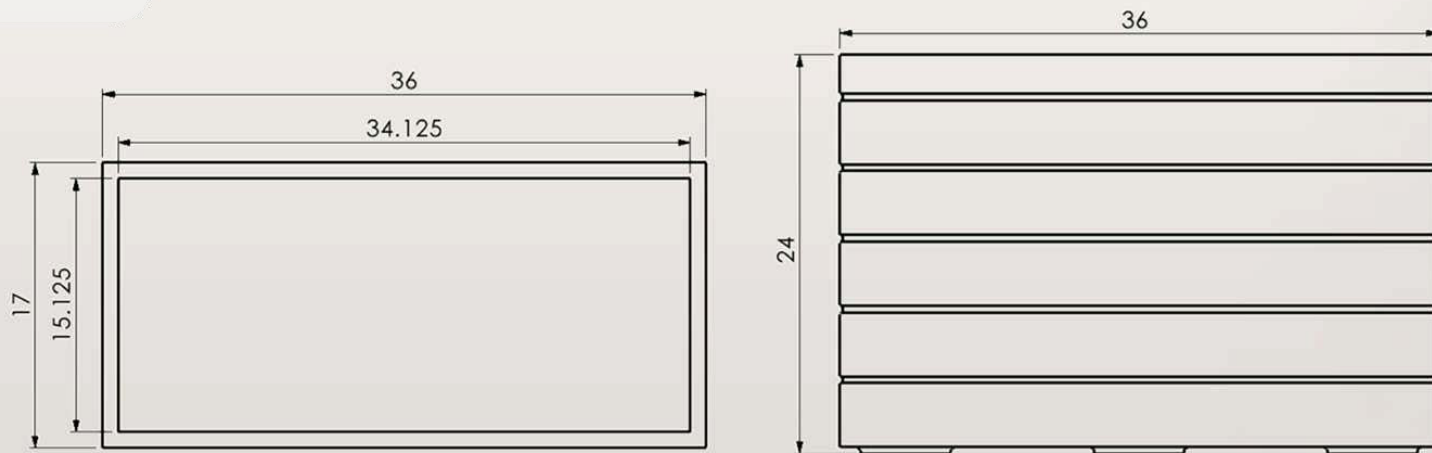

Siena Planter

74367.36

Exterior Dimension: 36L x 17W x 24H (inch)

Interior Opening Dimension: 34.125L x 15.125W (inch)

Weight: 22 (kg) \approx 48.5 (lb)

Material: Fiberglass Composite

Note: Dimensions and weight may slightly vary due to the product's handmade nature.

Siena Planter

74367.48

Exterior Dimension: 48L x 17W x 24H (inch)

Interior Opening Dimension: 46.125L x 15.125W (inch)

Weight: 27.5(kg) \approx 60.6(lb)

Material: Fiberglass Composite

Note: Dimensions and weight may slightly vary due to the product's handmade nature.

Siena Planter

74367.60

Exterior Dimension: 6L x 17W x 24H (inch)

Interior Opening Dimension: 58.125L x 15.125W (inch)

Weight: 33 (kg) \approx 72.8 (lb)

Material: Fiberglass Composite

Note: Dimensions and weight may slightly vary due to the product's handmade nature.

Siena Planter

74367.72

Exterior Dimension: 72L x 17W x 24H (inch)

Interior Opening Dimension: 7.125L x 15.125W (inch)

Weight: 38.5 (kg) \approx 85 (lb)

Material: Fiberglass Composite

Note: Dimensions and weight may slightly vary due to the product's handmade nature.