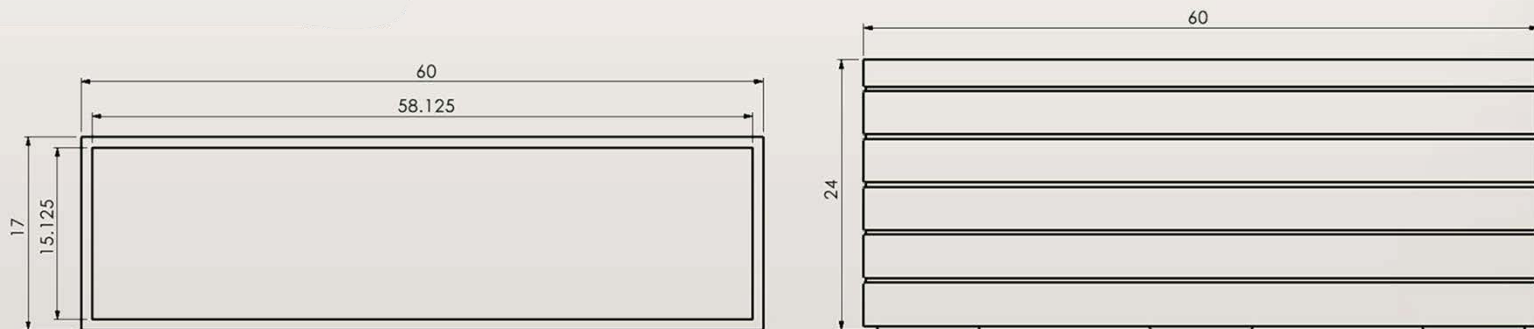

Siena Planter

74367.36

Exterior Dimension: 36L x 17W x 24H (inch)

Interior Opening Dimension: 34.125L x 15.125W (inch)

Weight: 22 (kg) \approx 48.5 (lb)

Material: Fiberglass Composite

Note: Dimensions and weight may slightly vary due to the product's handmade nature.

Siena Planter

74367.48

Exterior Dimension: 48L x 17W x 24H (inch)

Interior Opening Dimension: 46.125L x 15.125W (inch)

Weight: 27.5(kg) \approx 60.6(lb)

Material: Fiberglass Composite

Note: Dimensions and weight may slightly vary due to the product's handmade nature.

Siena Planter

74367.60

Exterior Dimension: 6L x 17W x 24H (inch)

Interior Opening Dimension: 58.125L x 15.125W (inch)

Weight: 33 (kg) \approx 72.8 (lb)

Material: Fiberglass Composite

Note: Dimensions and weight may slightly vary due to the product's handmade nature.

Siena Planter

74367.72

Exterior Dimension: 72L x 17W x 24H (inch)

Interior Opening Dimension: 7.125L x 15.125W (inch)

Weight: 38.5 (kg) \approx 85 (lb)

Material: Fiberglass Composite

Note: Dimensions and weight may slightly vary due to the product's handmade nature.