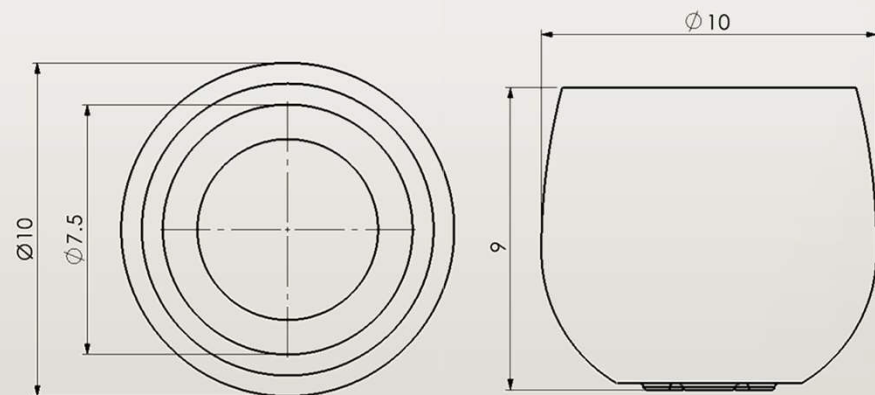

Westfield 10"

73150.10

Exterior Dimension: 10L x 10W x 9H (inch)

Interior Opening Dimension: 7.5L x 7.5W (inch)

Weight: 2.5 (kg) \approx 5.5 (lb)

Material: Fiberglass Composite

Note: Dimensions and weight may slightly vary due to the product's handmade nature.