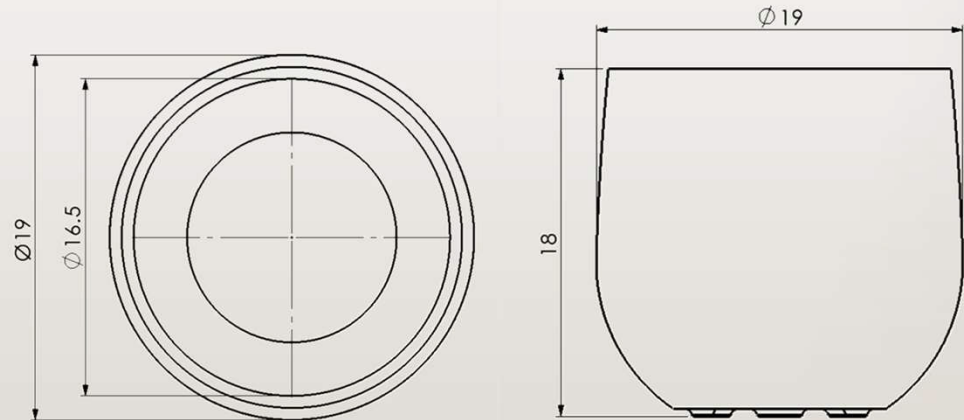

Westfield 19"

73150.19

Exterior Dimension: 19L x 19W x 18H (inch)

Interior Opening Dimension: 16.5L x 16.5W (inch)

Weight: 5 (kg) \approx 11 (lb)

Material: Fiberglass Composite

Note: Dimensions and weight may slightly vary due to the product's handmade nature.