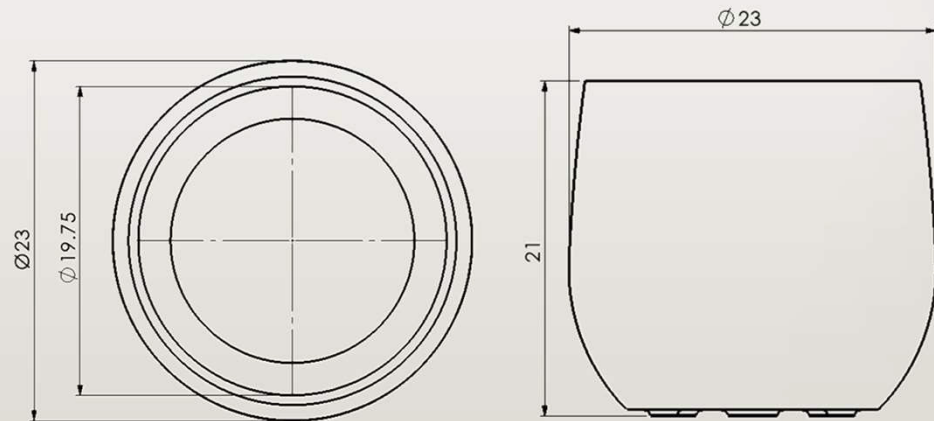

Westfield 23"

73150.23

Exterior Dimension: 23L x 23W x 21H (inch)

Interior Opening Dimension: 19.75L x 19.75W (inch)

Weight: 6.5(kg) \approx 14.3(lb)

Material: Fiberglass Composite

Note: Dimensions and weight may slightly vary due to the product's handmade nature.