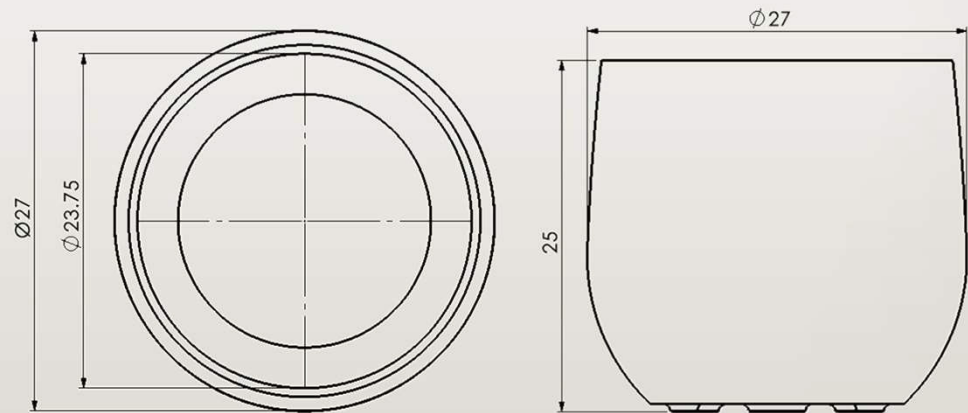

Westfield 27"

73150.27

Exterior Dimension: 27L x 27W x 25H (inch)

Interior Opening Dimension: 23.75L x 23.75W (inch)

Weight: 8.5(kg) \approx 18.7(lb)

Material: Fiberglass Composite

Note: Dimensions and weight may slightly vary due to the product's handmade nature.