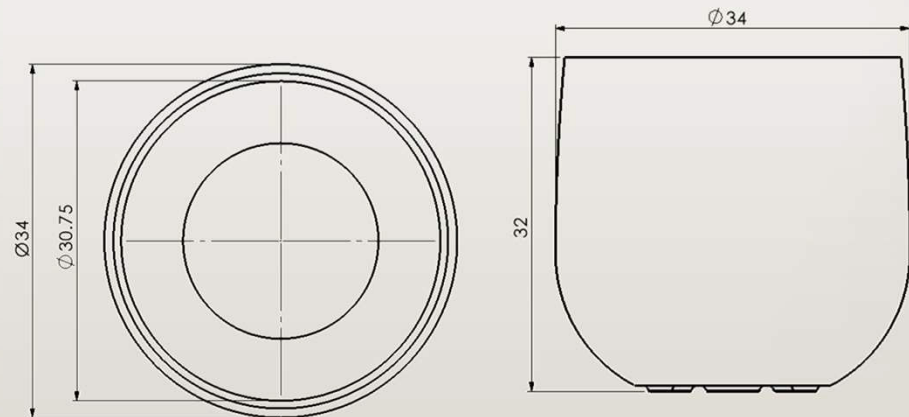

Westfield 34"

73150.34

Exterior Dimension: 34L x 34W x 32H (inch)

Interior Opening Dimension: 30.75L x 30.75W (inch)

Weight: 16(kg) \approx 35.3(lb)

Material: Fiberglass Composite

Note: Dimensions and weight may slightly vary due to the product's handmade nature.