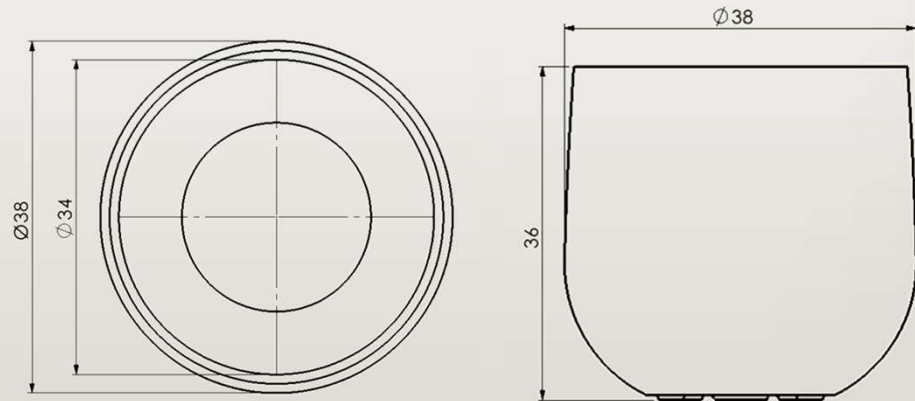

Westfield 38"

73150.38

Exterior Dimension: 38L x 38W x 36H (inch)
Interior Opening Dimension: 34L x 34W (inch)
Weight: 19.5(kg) \approx 43(lb)
Material: Fiberglass Composite

Note: Dimensions and weight may slightly vary due to the product's handmade nature.