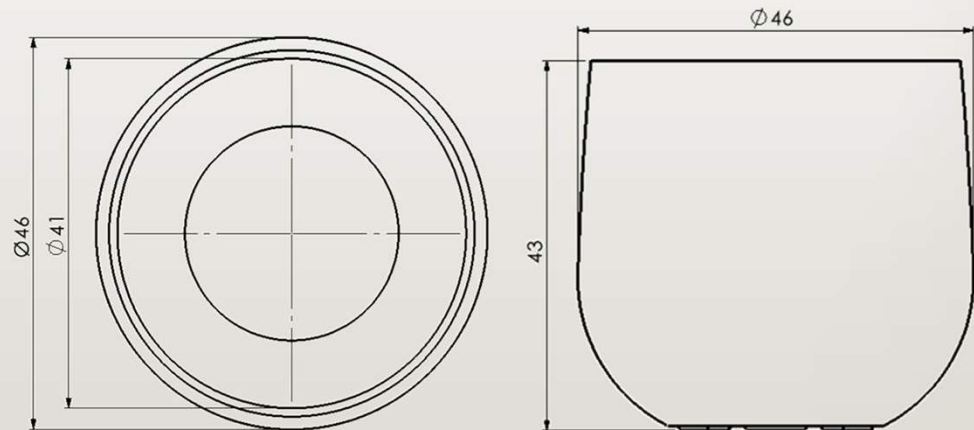

Westfield 46"

73150.46

Exterior Dimension: 46L x 46W x 43H (inch)
Interior Opening Dimension: 41L x 41W (inch)
Weight: 27.5(kg) \approx 60.6(lb)
Material: Fiberglass Composite

Note: Dimensions and weight may slightly vary due to the product's handmade nature.