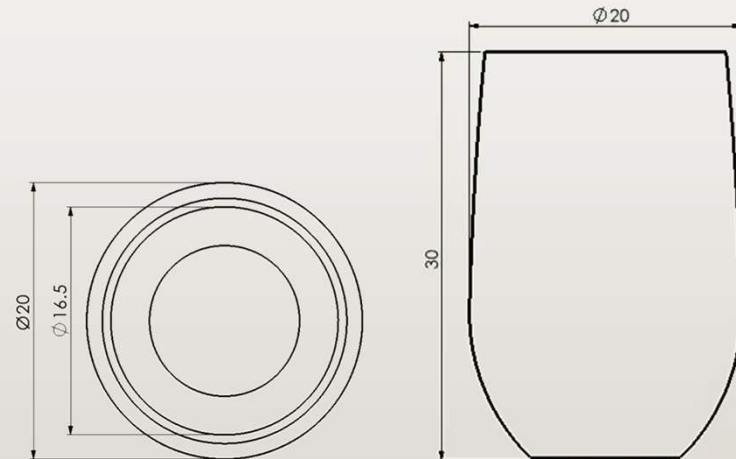

# Westfield High 20"

73160.20

Exterior Dimension: 20L x 20W x 30H (inch)

Interior Opening Dimension: 16.5L x 16.5W (inch)

Weight: 7 (kg)  $\approx$  15.4 (lb)

Material: Fiberglass Composite

Note: Dimensions and weight may slightly vary due to the product's handmade nature.