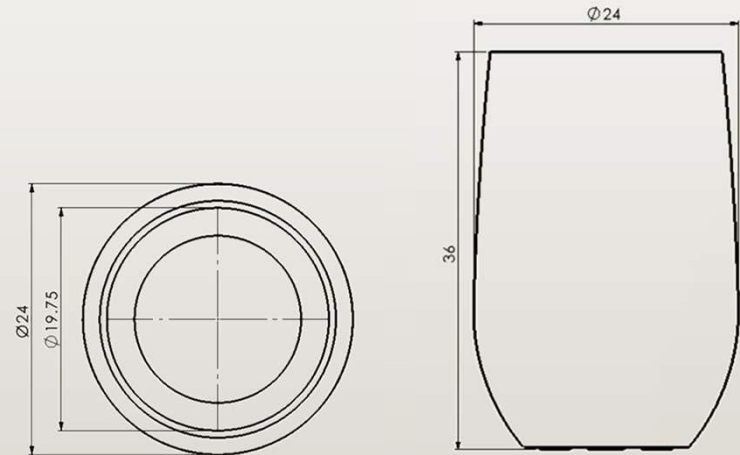

# Westfield High 24"

73160.24

Exterior Dimension: 24L x 24W x 36H (inch)

Interior Opening Dimension: 19.75L x 19.75W (inch)

Weight: 9.5 (kg)  $\approx$  21 (lb)

Material: Fiberglass Composite

Note: Dimensions and weight may slightly vary due to the product's handmade nature.